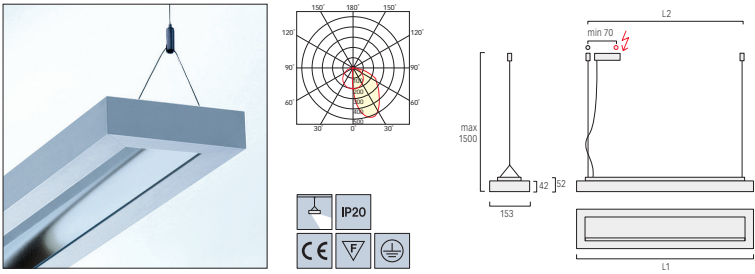

NOMIC-P / DIRECT / WALLWASHER

L1	L2	LAMPS	CODE	KG
FLUORESCENT				
1250	1040	T5 1x28/54W	NA1GEET-128/54-YS	3,7
1552	1345	T5 1x35/49/80W	NA1GEET-135/49/80-YS	4,5
2428	2220	T5 2x1x28/54W	NA1GEET-2-128/54-YS	7,0
3035	2828	T5 2x1x35/49W	NA1GEET-2-135/49-YS	8,5
3035	2828	T5 2x1x80W	NA1GEET-2-180-YS	8,5

CONTROL E: NON DIMMABLE, D: DIM 1-10V, L: DIM DALI, H: TOUCH-DIM

OPTIONAL

FURTHER SELECTED SURFACE DESIGNS: SEE PAGE 15

BLUETOOTH MODULE FOR WIRELESS CONTROL

EMERGENCY MODULE WITH 3 HOUR BATTERY

MULTISENSOR FOR DAYLIGHT AND PRESENCE CONTROL