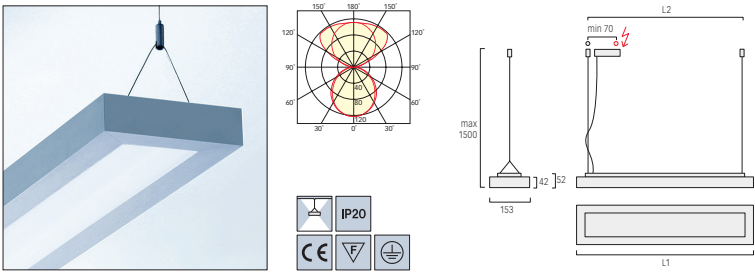

NOMIC-P / DIRECT-INDIRECT / LINEAR PRISM

L1	L2	LAMPS	CODE	KG
FLUORESCENT				
1250	1040	T5 1x28/54W	NP1EET-128/54-YS	3,9
1552	1345	T5 1x35/49/80W	NP1EET-135/49/80-YS	4,7
1250	1040	T5 2x28/54W	NP1EET-228/54-YS	4,0
1552	1345	T5 2x35/49W	NP1EET-235/49-YS	4,8

CONTROL E: NON DIMMABLE, D: DIM 1-10V, L: DIM DALI, H: TOUCH-DIM

307