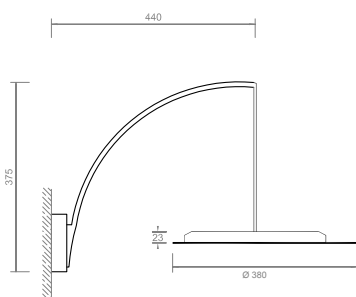

PLANA DECOR 38 CE - LED 18W
2700K 1600lm or 4000K 1700lm
230VAC RA 80 IP20 - **1,5 kg**

PLANA DECOR 58 CE LED 22W
2700K 2100lm or 4000K 2200lm
230VAC RA 80 IP20 - **3 kg**

FINITURA / FINISHING:

oro / gold ●

bronzo / bronze ●

foglia d'oro / gold leaf ●

cemento / grey concrete ●

corten / corten ●

WALL ARC