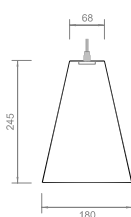

Ramada pendant

SOSPENSIONE LUMINOSA, ESPRESSIONE DI ARTIGIANATO HIGH-TECH, VERSIONE TECNO-FANTASY CON FILO DI ACCIAIO SAGOMATO E LAVORATO A MANO. VERNICIATO.

PENDANT LUMINAIRE, ARTISANAL HIGHT-TECH, AN EXAMPLE OF TECHNO-FANTASY MADE IN ITALY. BODY IN STEEL'S CABLES. HANDMADE, PAINTED.

RAMADA C€
300K or 4000K
230VAC RA80 IP20 - 1,5 kg

FINITURA / FINISHING:

nero / black ●

cromo / chrome ●

alluminio / aluminium ●

PENDANT