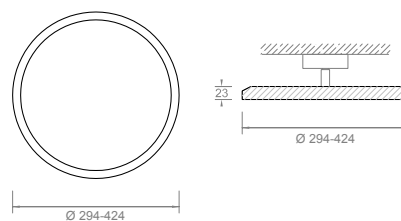

Basic

APPARECCHIO CIRCOLARE IN PMMA
ROUND LUMINAIRE IN PMMA

BASIC ORIENTABILE

CEILING