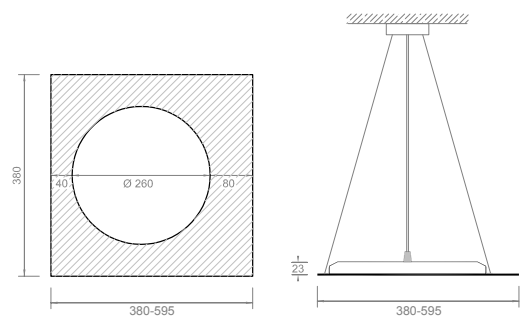

PENDANT

PLANA SQUARE 38 €€ - LED 18W
2700K 1600lm or 4000K 1700lm
230VAC RA 80 IP20 - **2 kg**

PLANA SQUARE 59 €€ LED 22W
2700K 2100lm or 4000K 2200lm
230VAC RA 80 IP20 - **4,2 kg**

FINITURA / FINISHING:

oro / gold ●

bronzo / bronze ●

foglia d'oro / gold leaf ●

cemento / grey concrete ●

corten / corten ●