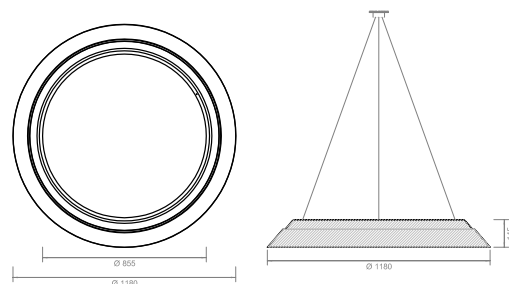

Luna Piena

LAMPADA CIRCOLARE IN ALLUMINIO
ROUND LUMINAIRE IN ALUMINIUM

LED 30W - 24V - 4000K - CE
driver included
weight **2,5 kg**

FINITURA / FINISHING:
bianco / white ○
nero / black ●

PENDANT