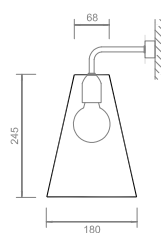

RAMADA WALL

2xE27 - excluded bulb
weight 1,1 kg

FINITURA / FINISHING:

nero / black ●

cromo / chrome ●

alluminio / aluminium ●