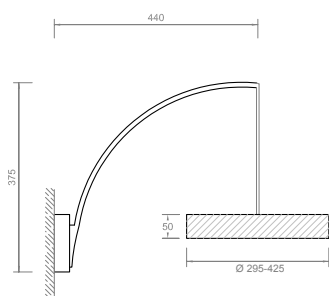

Corona

APPARECCHIO CIRCOLARE IN LAMIERA
ROUND LUMINAIRE IN SHEET METAL

CORONA 29 CE - LED 18W
2700K 1600lm or 4000K 1700lm
230VAC IP20 - IP54 - **1,3 kg**

CORONA 42 CE -LED 22W
2700K 2100lm or 4000K 2200lm
230VAC IP20 - IP54 - **2,2 kg**

FINITURA / FINISHING:

nero / black ●

bianco / white ○

ARC