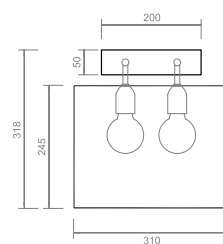

RAMADA WALL

2xE27 - excluded bulb
weight 1,1 kg

FINITURA / FINISHING:

nero / black ●

cromo / chrome ●

alluminio / aluminium ●