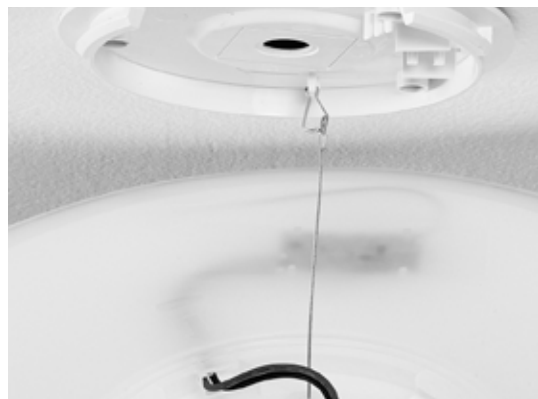

Informazioni

Information

Particolare attenzione viene posta nella progettazione per garantire al cliente una facile installazione del prodotto e la possibilità di sostituire la fonte luminosa in caso di guasto o usura, senza uso di attrezzi.

Engi products are easy installation and maintenance, with possibility to replace light sources in case of failure or consumption only by hand without tools.

FACILITÀ DI MONTAGGIO, SEMPLICITÀ DI SMONTAGGIO
EASY ASSEMBLY, SIMPLICITY OF DISASSEMBLY

GARANZIA DI DURATA E REPERIBILITÀ DEI COMPONENTI IN CASO DI GUASTO O SOSTITUZIONE (ANNI 5 DI GARANZIA)

GUARANTEE OF DURABILITY AND AVAILABILITY OF COMPONENTS IN CASE OF FAILURE OR REPLACEMENT (5 YEAR GUARANTEE)

RICICLABILITÀ DEI MATERIALI
RECYCLABILITY OF MATERIALS