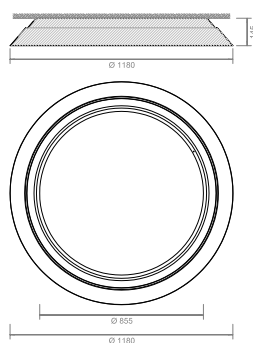

LED 30W - 24V - 4000K - CE
driver included
weight **2,5 kg**

FINITURA / FINISHING:
bianco / white ○
nero / black ●

CEILING