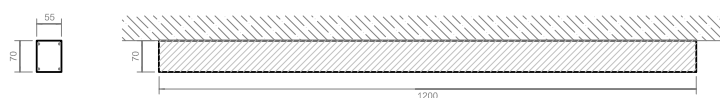

DRITO DECOR CE - LED 30W + 30W
3000K or 4000K
230VAC - IP20 - driver included
weight **6 kg**

DIRECT AND INDIRECT LIGHT / PENDANT

Drito

APPARECCHIO LINEARE IN ALLUMINIO
LINEAR LUMINAIRE IN ALUMINIUM

DRITTO BIEMISSIONE
DIRECT AND INDIRECT LIGHT / PENDANT