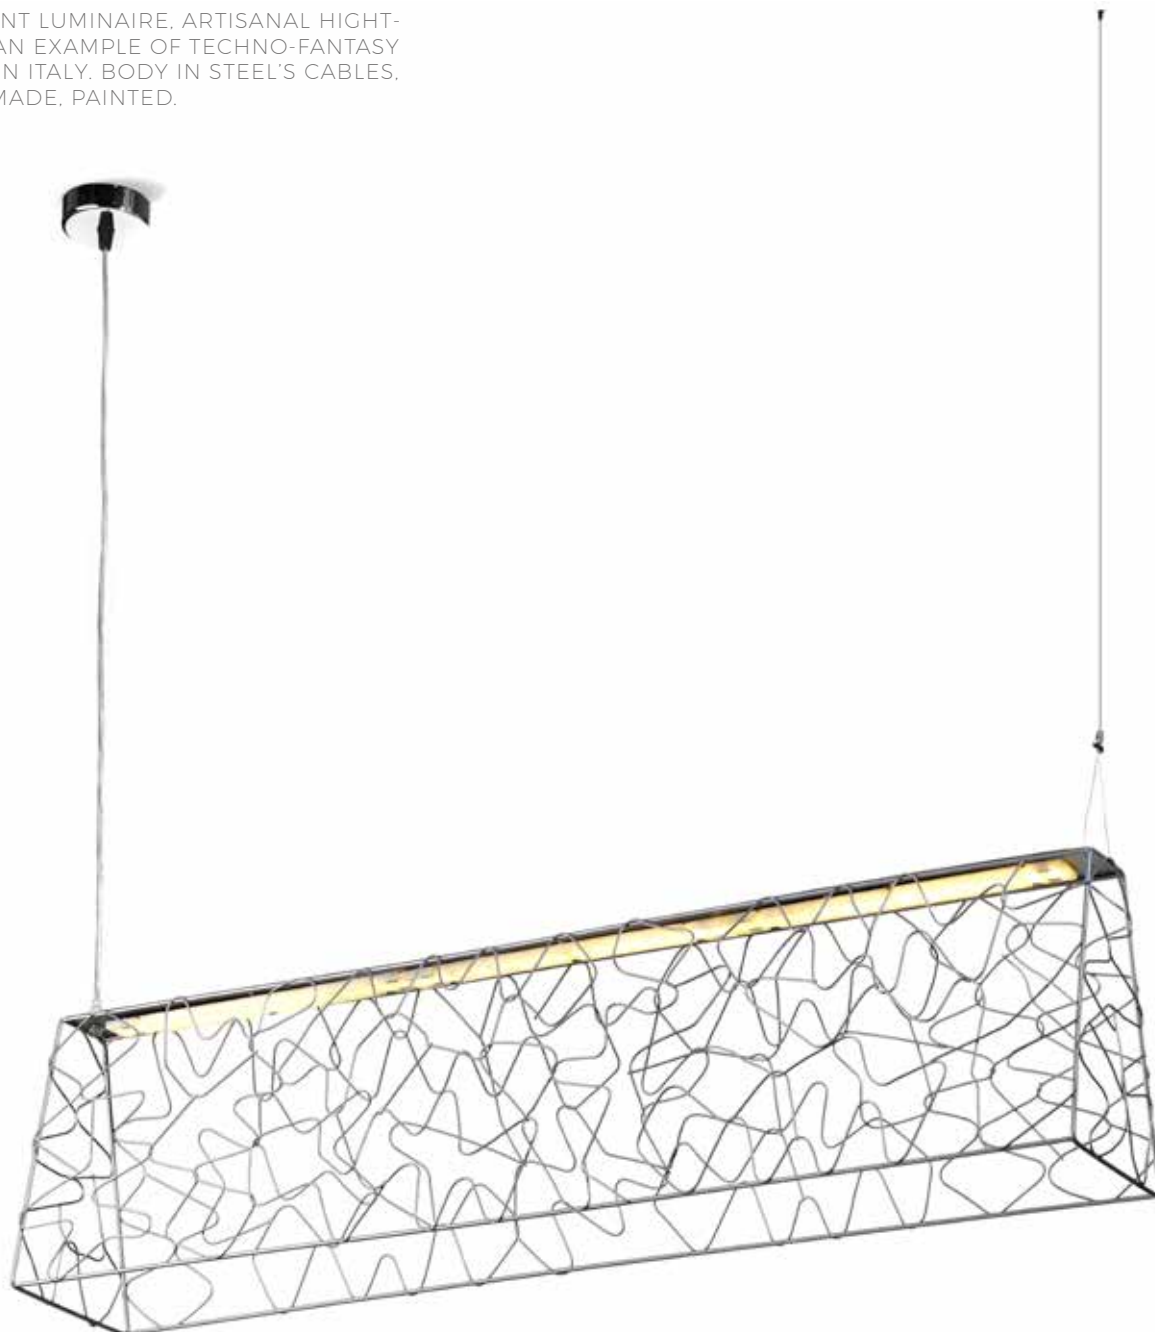

Ramada pendant

SOSPENSIONE LUMINOSA, ESPRESSIONE DI ARTIGIANATO HIGH-TECH, VERSIONE TECNO-FANTASY CON FILO DI ACCIAIO SAGOMATO E LAVORATO A MANO. VERNICIATO.

PENDANT LUMINAIRE, ARTISANAL HIGHT-TECH, AN EXAMPLE OF TECHNO-FANTASY MADE IN ITALY. BODY IN STEEL'S CABLES. HANDMADE, PAINTED.

RAMADA C€
300K or 4000K
230VAC RA80 IP20 - 1,5 kg

FINITURA / FINISHING:

nero / black ●

cromo / chrome ●

alluminio / aluminium ●