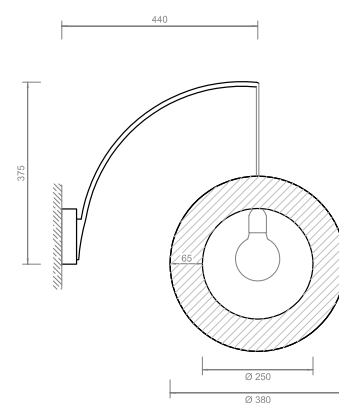

Tutondo

LAMPADA CIRCOLARE IN ACCIAIO
ROUND LUMINAIRE IN STEEL, ROUND

LED E27 excluded lamp
230VAC CE
weight **2,2 kg**

FINITURA / FINISHING:
oro / gold ●
foglia oro / gold leaf ●
bronzo / bronze ●

SISTEMA MAGNETICO DI AGGANCIO
MAGNETIC SYSTEM HOOKING

WALL ARC