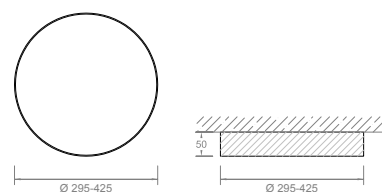

FINITURA / FINISHING:
bianco / white ○
nero / black ●

CEILING

PENDANT

Corona

Corona

APPARECCHIO CIRCOLARE IN LAMIERA
ROUND LUMINAIRE IN SHEET METAL

CEILING

CORONA 29 CE - LED 18W
2700K 1600lm or 4000K 1700lm
230VAC IP20 - IP54 - **1,3 kg**