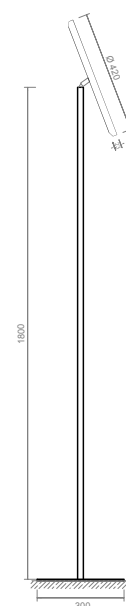

Basic Floor

PIANTANA CON CORPO IN PMMA,
SUPPORTO E BASE IN ACCIAIO.

FLOOR LUMINAIRE WITH BODY IN PMMA,
BASE AND POLE IN PAINTED STEEL.

BASIC FLOOR CE - LED 22W
2700K 2100lm or 4000K 2200lm
230VAC RA 80 - IP20
weight **9 kg**

FINITURA / FINISHING:
bronz / bronze ●