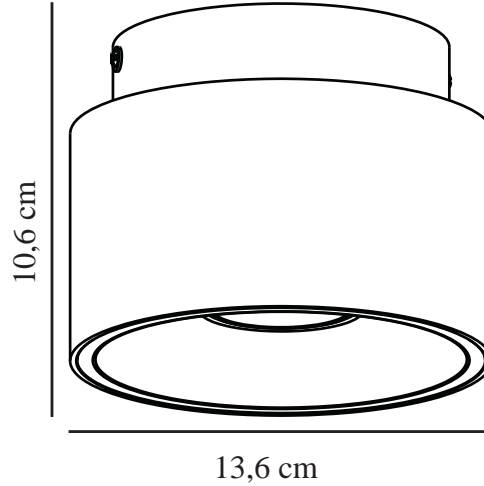

# TORONE | SPOT LIGHT | BLACK

2310460103

nordlux®

Voltage (V): 220-240 Volt  
IP degree: IP20  
Maximum bulb wattage (W): 40  
Class (Class 1, Class 2, Class 3):  
Class 2 (Double isolated)  
Socket type: GU10  
Parallel connection: False

Primary material: Metal  
Secondary material: Plastic  
Colour: Black

Height (cm): 10.6  
Shade Diameter (cm): 13.8  
Tilt Angle (°): 24  
Turning Angle (°): 350  
EAN: 5704924016257  
TUN: 2326272  
Item Number: 2310460103

Pcs Per Master Carton: 3  
Sales Box Height (cm): 15  
Sales Box Width(cm): 17  
Sales Box Depth (cm): 17  
Sales Box Volume m<sup>3</sup> : 0.0043  
Product net weight (kg): 0.98

- Cool design • Hidden tilt hinge
- Directional light