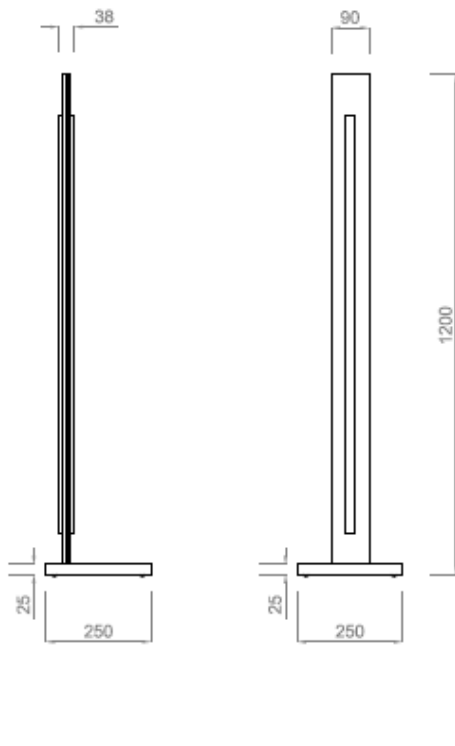

## TOAST FLOOR

Lampada a pavimento con illuminazione sui due lati.  
Corpo principale in legno tiglio massiccio lavorato e verniciato  
Finitura in colore legno scuro o legno chiaro  
Dissipatore interno in alluminio, diffusore opale di copertura  
Il corpo della piantana può essere dritto o fornito nella versione inclinata.

Floor luminaire, direct and indirect lighting. Body is in massive linden wood. Finishing in dark wood or on request in light wood. Aluminium dissipator and opal diffuser as cover. Body can be ordered straight or tilted.

Lampadaire avec éclairage des deux côtés . Corps principal en bois tilleul massif avec peinture en couleur bois foncé ou clair. Diffuseur opale comme couverture. Le corps principal peut être droit ou incliné.

Source : strip cob led 10+10W/mt  
Color : 3000K e 4000K  
Emission beam : 120°  
Supply : 230V – 24Vcc driver included  
IP : IP2X  
Class : II  
Dimensions : 1200x90x38 mm  
Weight : 3,8 kg  
Finishing : dark wood color  
light wood finishing  
Brand : Made in Italy, CE  
Accessories : floor base dim 250x250x25 mm  
Driver : power supply with plug, electrical cable 1,5 mt long and control switch .