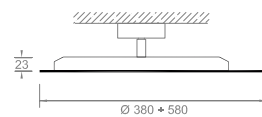

FINITURA / FINISHING:

oro / gold ●

bronzo / bronze ●

foglia d'oro / gold leaf ●

cemento / grey concrete ●

corten / corten ●