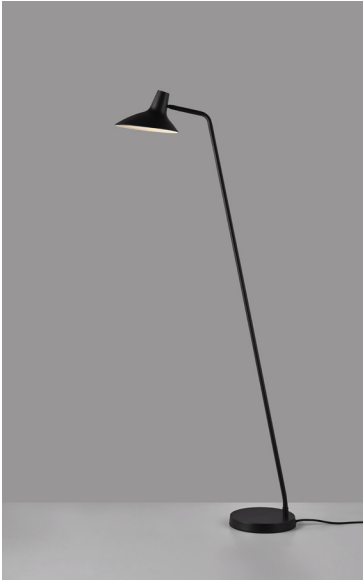

design<sup>®</sup>  
for the  
people

nordlux<sup>®</sup>

Darci

Height (cm): 143  
Width (cm): 23  
54.8  
Shade diameter (cm): 23  
Shade height (cm): 16.5  
Tube diameter (cm): 1.56  
Tilt angle: 135°

## Darci

Item number: 2120584003 Black

EAN: 5704924004261

Packaging unit 2

Material: Metal/Plastic

IP20, Class 2 (Double isolated), Cord: 250 cm, Black textile cable

Can the cable be replaced? No

Switch on the cable

E14, Max. 25W, Light source not included

Area: Indoor

With a cool and industrial design, the Darci series by Bjørn + Balle is both a highly functional and aesthetic addition to your home. Perfect next to your sofa, armchair or any other place in your home that needs a stylish and functional light. The beautifully curved lamp head is easily adjusted whether you need it for reading, working or just adding the right ambience to the room. High quality materials with a satin soft, matt surface radiate a modern and streamlined look.