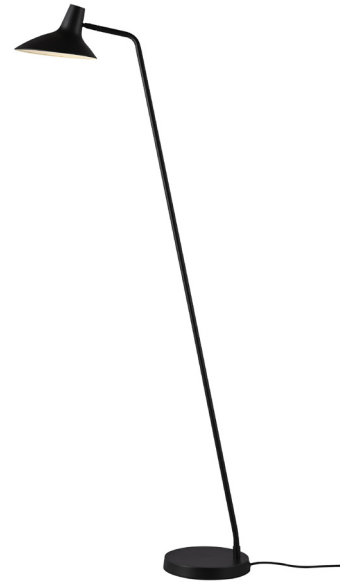

design<sup>®</sup>  
for the  
people

nordlux<sup>®</sup>

Darci

Height (cm): 143  
Width (cm): 23  
54.8  
Shade diameter (cm): 23  
Shade height (cm): 16.5  
Tube diameter (cm): 1.56  
Tilt angle: 135°

## Darci

Item number: 2120584003 Black

EAN: 5704924004261

Packaging unit 2

Material: Metal/Plastic

IP20, Class 2 (Double isolated), Cord: 250 cm, Black textile cable

Can the cable be replaced? No

Switch on the cable

E14, Max. 25W, Light source not included

Area: Indoor

With a cool and industrial design, the Darci series by Bjørn + Balle is both a highly functional and aesthetic addition to your home. Perfect next to your sofa, armchair or any other place in your home that needs a stylish and functional light. The beautifully curved lamp head is easily adjusted whether you need it for reading, working or just adding the right ambience to the room. High quality materials with a satin soft, matt surface radiate a modern and streamlined look.