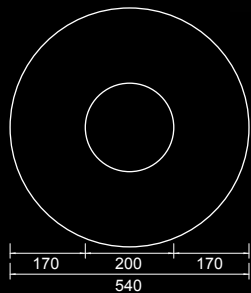

STELLA METAL

Lampada a sospensione in vetro, con disco decorativo in metallo composito
Pendant LED luminaire in glass, with decorative plate in combined metal

LED E27 – excluded lamp – 230Vac 
Peso / Weight 3,50 kg