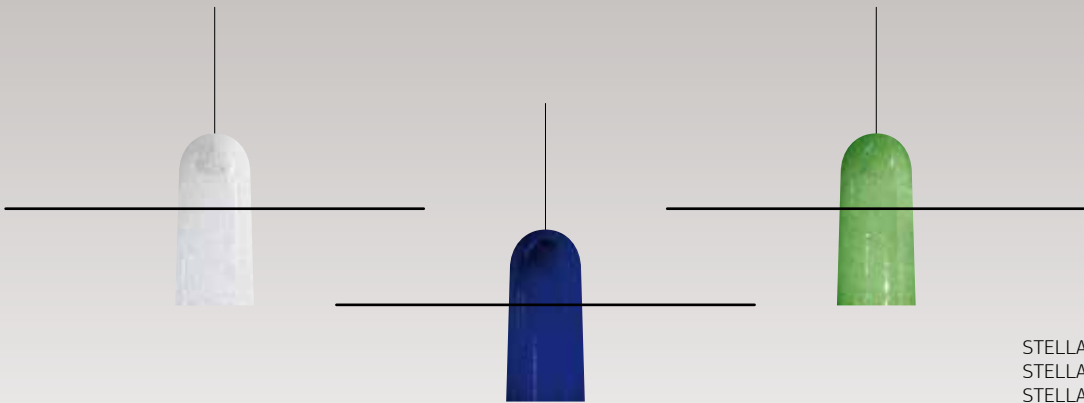

STELLA METAL

Lampada a sospensione in vetro, con disco decorativo in metallo composito
Pendant LED luminaire in glass, with decorative plate in combined metal

LED E27 – excluded lamp – 230Vac 
Peso / Weight 3,50 kg

STELLA transparent
STELLA blue
STELLA green