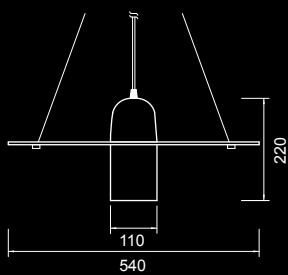

STELLA METAL

Lampada a sospensione in vetro, con disco decorativo in metallo composito
Pendant LED luminaire in glass, with decorative plate in combined metal

LED E27 – excluded lamp – 230Vac 
Peso / Weight 3,50 kg