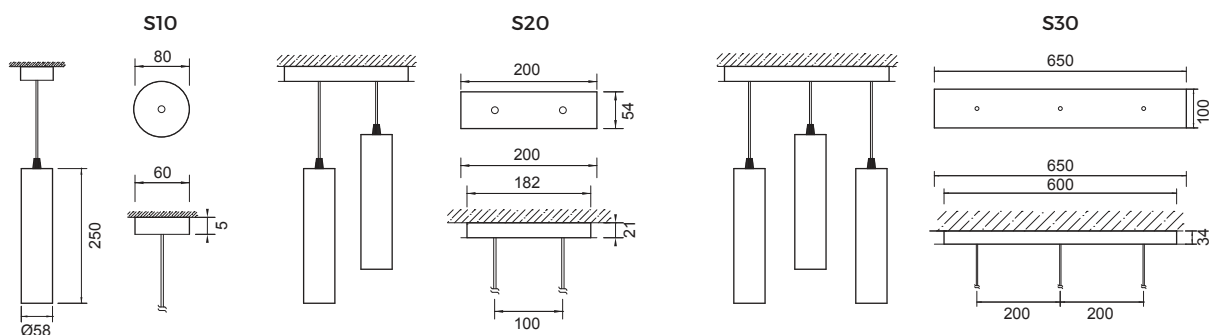

# Novettino

LAMPADA A SOSPENSIONE  
IN CERAMICA.

PENDANT LUMINAIRE  
IN CERAMIC HANDMADE.

LED GU10 - excluded bulb - 230VAC  $\text{CE}$   
weight - 0,4 kg

FINITURA / FINISHING:  
rosso veneziano / venetian red ●  
grafite grigio / graphite grey ●