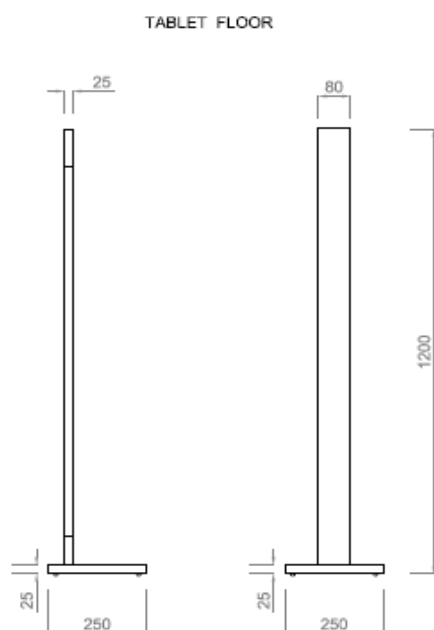

TABLET FLOOR

Lampada a pavimento con illuminazione sui due lati.
 Corpo principale in legno tiglio massiccio lavorato e verniciato
 Finitura in colore legno scuro o legno chiaro
 Dissipatore interno in alluminio, diffusore opale di copertura
 Il corpo della piantana può essere dritto o fornito nella versione inclinata.

Floor luminaire, direct and indirect lighting. Body is in massive linden wood. Finishing in dark wood or on request in light wood. Aluminium dissipator and opal diffuser as cover.

Lampadaire avec éclairage des deux côtés . Corps principal en bois tilleul massif avec peinture en couleur bois foncé ou clair. Diffuseur opale comme couverture. Le corps principal peut être drot ou incliné.

Source	: strip cob led 10+10W/mt
Color	: 3000K e 4000K
Emission beam	: 120°
Supply	: 230V – 24Vcc driver included
IP	: IP2X
Class	: II
Dimensions	: 1200x80x25
Weight	: 4,3 kg
Finishing	: dark wood color light wood finishing
Brand	: Made in Italy, CE
Accessories	: floor base dim 250x250x25 mm
Driver	: power supply with plug, electrical cable 1,5 mt long and control switch .