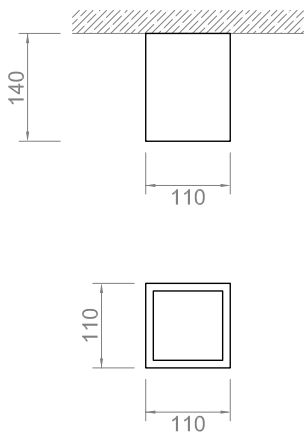

CANOVA

ceiling/wall square

Apparecchio da soffitto con corpo in gesso, completo di portalampada GU10 per lampade a led o lampade fluorescenti CLF.

Recessed luminaire for installation in false ceiling, complete with lampholder GU10 for led or halogen lamps Ø50.

CANOVA ceiling	square
Source	GU10 lamp
Input	230Vac
Weight	1,27 kg
Insulation Class	I
IP Code	IP20
Dimensions	110x110x140 mm
Body	Plaster
Diffuser	-

CANOVA

ceiling/wall round

Apparecchio da soffitto con corpo in gesso, completo di portalampada GU10 per lampade a led o lampade fluorescenti CLF.

Recessed luminaire for installation in false ceiling, complete with lampholder GU10 for led or halogen lamps Ø50.

CANOVA ceiling	round
Source	GU10 lamp
Input	230Vac
Weight	1,27 kg
Insulation Class	I
IP Code	IP20
Dimensions	Ø110x140 mm
Body	Plaster
Diffuser	-