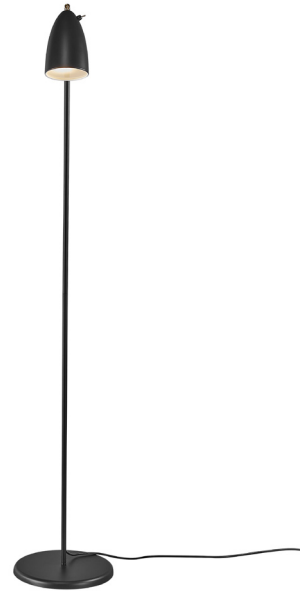

design[®]
for the
people

nordlux[®]

Nexus

Height (cm): 140.8
Shade diameter (cm): 10
Tube diameter (cm): 12.7
Tilt angle: 90°

Nexus

Item number: 2020644003 Black

EAN: 5704924002410

Packaging unit 2

Material: Metal/Plastic

IP20, Class 2 (Double isolated), 230V

Cord: 250 cm, Black textile cable

GU10, Max. 6W, Light source not included

Area: Indoor

NEXUS is an exciting series that epitomises Nordic cool. The details tell the story of a light with an opulent design, for example, the toggle switch in the best retro style, and the elegant rotatable joint in solid brass. Design by Bønnelycke MDD.