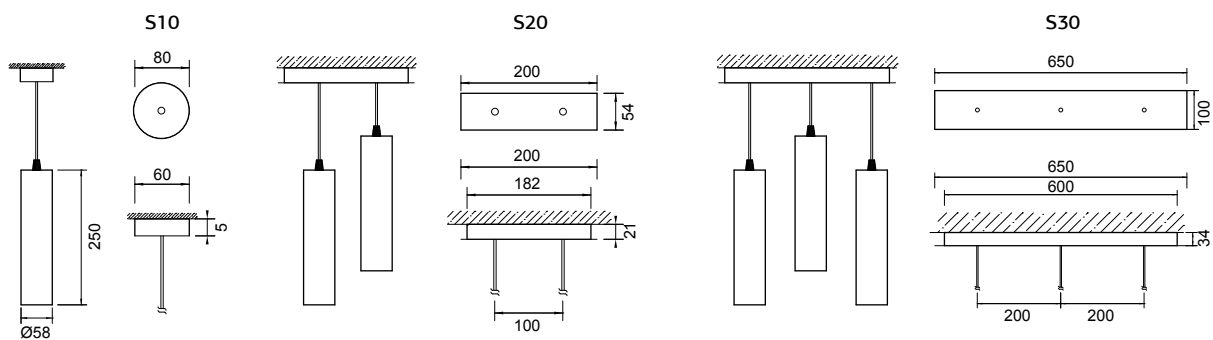

# LUCENTE

Lampada a sospensione in vetro  
Pendant LED luminaire in glass

LUCENTE transparent

LED E14 – excluded lamp – 230Vac **CE**  
Peso / Weight 0,27 kg single piece