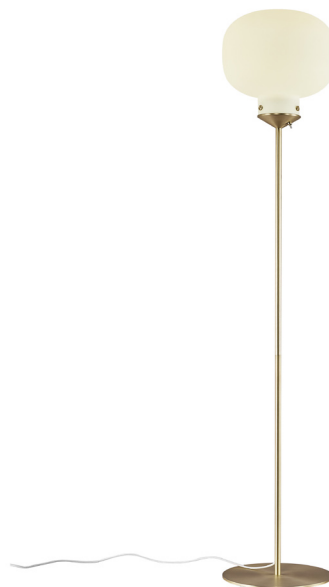

design[®]
for the
people

nordlux[®]

Raito

Height (cm): 150
Shade diameter (cm): 30
Tilt angle: 6°

Raito

Item number: 48084001

EAN: 5701581453685

Packaging unit 1

Material: Glass/Metal

IP20, Class 2 (Double isolated), 230V

Cord: 300 cm, White textile cable

Can the cable be replaced? No

Switch on the fixture

E27, Max. 15W, Light source not included

Area: Indoor

Raito is a modern, timeless and extremely beautiful series of designer lamps where simplicity and elegance merge in the best possible way. The design in opal glass gives the series a pleasant, light surface and a soft, diffuse light that is glare-free and undisturbed. Raito contributes to the current design trends in lighting, where the suspension is made of brass and the shade of opal glass in a beautiful combination. Designed by Bønnelycke mdd