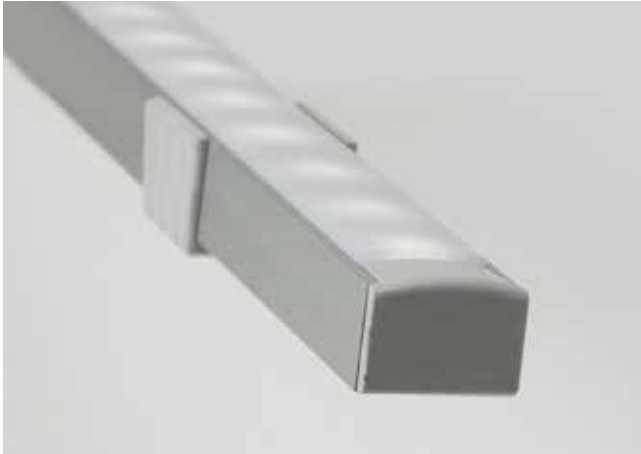

PROFILO 15

Profilo in alluminio rettangolare, per installazione a parete o a soffitto diffusore in policarbonato, trasparente od opaco, resistente ai raggi UV. Particolarmente adatto per armadi ciechi, dispense, espositori, vetrinette. Terminali e clips di fissaggio.

Aluminium linear profile for wall and ceiling installation with SMD led, diffuser in polycarbonate, clear or matt. Suitable for kitchen cabinets, furniture, shop shelves. End cap and fixing support.

PROFILO 15	EN1073	EN1070	EN1072
LED Colour	White 3000K or 4000K		
LED Number	60 led SMD	120 led SMD	120 led SMD
TOTAL Power	5,28W	10,4W	15W
Input	12/24vDC	12/24vDC	12/24vDC
Weight	0,3 kg	0,3 kg	0,3 kg
Insulation Class	III	III	III
IP Code	IP40	IP40	IP40
Dimensions	1000 x 17,4 x 15 mm		
Recessed dimensions	-	-	-
Body finishing	AL anodized	AL anodized	AL anodized
Diffuser finishing	Matt or transparent	Matt or transparent	Matt or transparent

Notes: Drivers not included

PROFILO 15 recessed

Profilo in alluminio rettangolare, per installazione ad incasso; diffusore in policarbonato, trasparente od opaco, resistente ai raggi UV. Terminali e clips di fissaggio. Lunghezza del profilo 2 metri standard o su richiesta misure intermedie.

Aluminium linear profile for recessed installation with SMD led, diffuser in polycarbonate material, clear or matt. Suitable for kitchen cabinets, furniture, shop shelves. End cap and fixing support.

Profilo 15 recessed	EN1063	EN1060	EN1062
LED Colour	White 3000K or 4000K		
LED Number	60 led SMD	120 led SMD	120 led SMD
TOTAL Power	5,28W	10,4W	15W
Input	12/24vDC	12/24vDC	12/24vDC
Weight	0,3 kg	0,3 kg	0,3 kg
Insulation Class	III	III	III
IP Code	IP40	IP40	IP40
Dimensions	1000 x 24,5 x 15 mm		
Recessed dimensions	-	-	-
Body finishing	AL anodized	AL anodized	AL anodized
Diffuser finishing	Matt or transparent	Matt or transparent	Matt or transparent