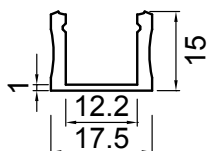

Aluminium linear profile for wall and ceiling installation with SMD led, diffuser in polycarbonate, clear or matt. Suitable for kitchen cabinets, furniture, shop shelves. End cap and fixing support.

PROFILO 15	EN1073	EN1070	EN1072
LED Colour	White 3000K or 4000K		
LED Number	60 led SMD	120 led SMD	120 led SMD
TOTAL Power	5,28W	10,4W	15W
Input	12/24vDC	12/24vDC	12/24vDC
Weight	0,3 kg	0,3 kg	0,3 kg
Insulation Class	III	III	III
IP Code	IP40	IP40	IP40
Dimensions	1000 x 17,4 x 15 mm		
Recessed dimensions	-	-	-
Body finishing	AL anodized	AL anodized	AL anodized
Diffuser finishing	Matt or transparent	Matt or transparent	Matt or transparent

Notes: Drivers not included

PROFILO 15 recessed

Profilo in alluminio rettangolare, per installazione ad incasso; diffusore in policarbonato, trasparente od opaco, resistente ai raggi UV. Terminali e clips di fissaggio. Lunghezza del profilo 2 metri standard o su richiesta misure intermedie.

Aluminium linear profile for recessed installation with SMD led, diffuser in polycarbonate material, clear or matt. Suitable for kitchen cabinets, furniture, shop shelves. End cap and fixing support.

Profilo 15 recessed	EN1063	EN1060	EN1062
LED Colour	White 3000K or 4000K		
LED Number	60 led SMD	120 led SMD	120 led SMD
TOTAL Power	5,28W	10,4W	15W
Input	12/24vDC	12/24vDC	12/24vDC
Weight	0,3 kg	0,3 kg	0,3 kg
Insulation Class	III	III	III
IP Code	IP40	IP40	IP40
Dimensions	1000 x 24,5 x 15 mm		
Recessed dimensions	-	-	-
Body finishing	AL anodized	AL anodized	AL anodized
Diffuser finishing	Matt or transparent	Matt or transparent	Matt or transparent