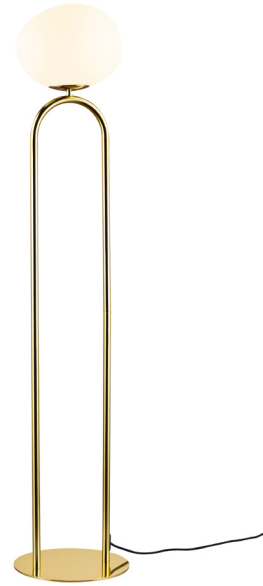

## Shapes

Height (cm): 135  
Width (cm): 28  
28  
Shade diameter (cm): 27  
Tube diameter (cm): 1.9

### Shapes

Item number: 2120074035 Brass

EAN: 5704924004100

Packaging unit 2

Material: Glass/Metal

IP 20, Class 2 (Double isolated), 230V

Cord: 250 cm, Black textile cable

Can the cable be replaced? No

Switch on the cable

E27, Max. 15W, Light source not included

Area: Indoor

The Shapes series by Danish designer Maria Berntsen draws inspiration from elegant, organically shaped jewellery. The opal glass shade is carried out in a unique, asymmetrical form that plays beautifully together with the shiny brass base and creates a refined and intriguing expression. The lamp emits a soft and diffused light through the mouth blown glass shade that is perfect for working or relaxing.