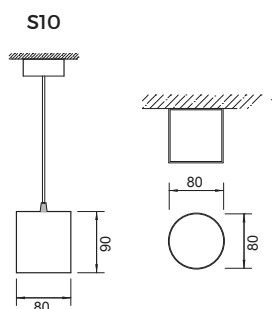

## RULLO LONG CEILING

LED GU10 - excluded bulb - 230 VAC **CE**  
weight - **0,8 kg**

FINITURA / FINISHING:

nero / black ●  
bianco / white ○