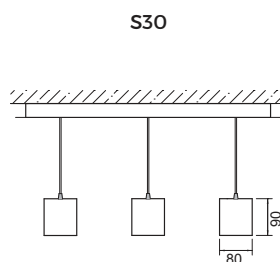

## RULLO LONG CEILING

LED GU10 - excluded bulb - 230 VAC **CE**  
weight - **0,8 kg**

FINITURA / FINISHING:

nero / black ●  
bianco / white ○