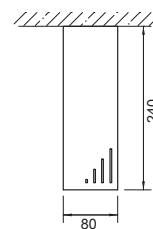

## RULLO LONG CEILING

LED GU10 - excluded bulb - 230 VAC **CE**  
weight - **0,8 kg**

FINITURA / FINISHING:

nero / black ●  
bianco / white ○