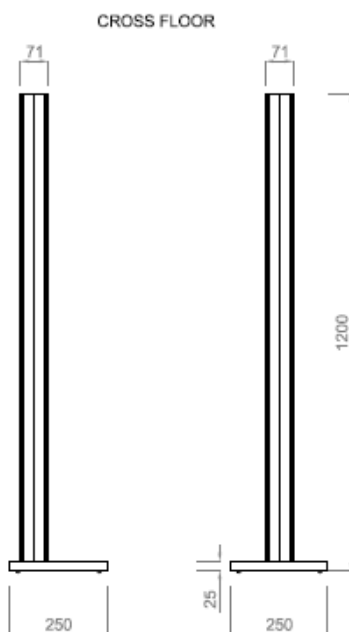

CROSS FLOOR

Lampada a pavimento con illuminazione su 2 o 4 lati.
Corpo principale in legno tiglio massiccio lavorato e verniciato
Finitura in colore legno scuro o legno chiaro
Dissipatore interno in alluminio, diffusore opale di copertura
Il corpo della piantana può essere diritto o fornito nella versione inclinata.

Floor luminaire with light on 2 or 4 sides. Body is in massive linden wood. Finishing in dark wood or on request in light wood. Aluminium dissipator and opal diffuser as cover. Body can be supplied straight or inclined.

Lampadaire avec éclairage de 2 ou 4 côtés . Corps principal en bois tilleul massif en couleur bois foncé ou clair. Diffuseur opale comme couverture. Le corps principal peut être droit ou incliné.

- Source : strip led cob 15Wx 2 = 30W - 2 sides
: strip led cob 15W x 4 = 60W - 4 sides
Color : 3000K e 4000K
Emission beam : 120°
Supply : 230V – 24Vcc driver included
IP : IP2X
Class : II
Dimensions : 1200x90x71mm
Weight : 4,3 kg
Finishing : dark wood color
light wood finishing
Brand : Made in Italy, CE
Accessories : floor base dim. 250x250x25 mm
Driver : power supply with plug, electrical cable 1,5 mt long and control switch.