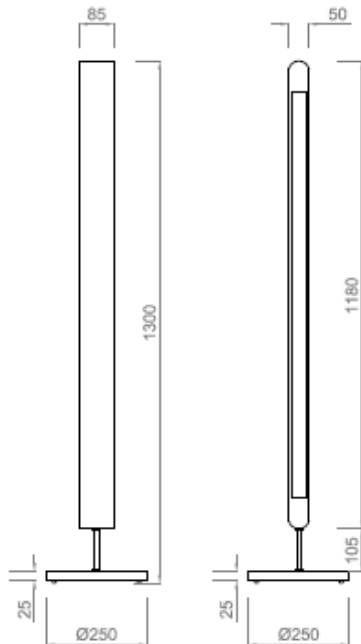

PERFETTA FLOOR

Lampada a pavimento con illuminazione su entrambi i lati.
Corpo principale in legno tiglio massiccio lavorato e verniciato
Finitura in colore legno scuro o legno chiaro. Altri colori su richiesta
Dissipatore interno in alluminio e tre tipologie a scelta di
diffusore: opale, trasparente prismaticizzato e con griglia
metallica verniciata colore nero per effetto dark light

Floor luminaire, direct and indirect lighting. Body is in massive linden wood.
Finishing in dark wood or on request in light wood. Aluminium dissipator and
cover in opal or clear prismatic diffuser or black light
Lampadaire avec éclairage des deux cotés Corps principal en bois tilleul
massif en couleur bois foncé ou clair. Autres couleurs sur demande.
Diffuseur opale, diffuseur prismatique transparent ou grille en métal peint en
noir

Source : strip led cob 30+30W/mt with opal diffuser
: strip led cob 30+30W/mt with prismatic cover
Color : 3000K e 4000K
Emission beam : 120°
Supply : 230V – 24Vcc driver included
IP : IP2X
Class : II
Dimensions : 1300x80x50 mm
Weight : 4,5 kg
Brand : Made in Italy, CE
Finishing : dark wood color
light wood finishing
other colors on request (10 pcs minimum)

Accessories : floor base in black wood,
dimensione \varnothing 250x25 mm
Feeding driver with cable L= 1,5mt
and control switch