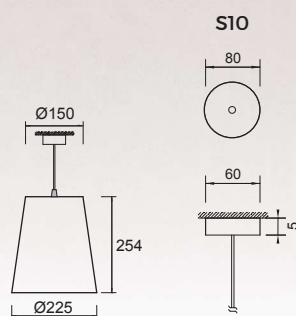

# Minimal A + Minimal A with opal glass

LAMPADA A SOSPENSIONE IN ACCIAIO VERNICIATO CON O SENZA ACCESSORIO IN VETRO OPALE.  
PENDANT LUMINAIRE MADE IN STEEL WITH OR WITHOUT OPALE GLASS ACCESSORY.

## MINIMAL A

LED E27 - excluded bulb - 230 VAC **CE**  
weight - 1,2 kg

## MINIMAL A WITH OPALE GLASS

LED E27 - excluded bulb - 230 VAC **CE**  
weight - 1,5 kg