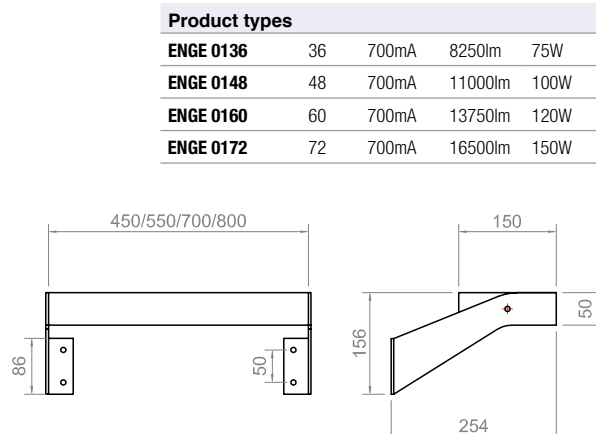

Product types

ENGE 0136	36	700mA	8250lm	75W
ENGE 0148	48	700mA	11000lm	100W
ENGE 0160	60	700mA	13750lm	120W
ENGE 0172	72	700mA	16500lm	150W