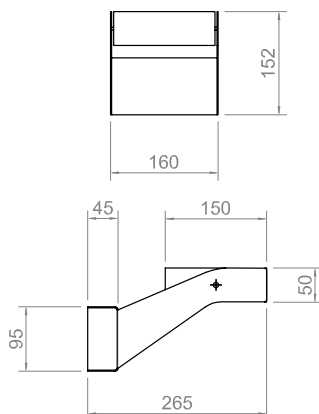

IGUANA

Apparecchio decorativo con led ad altissima efficienza per installazione a muro. Illuminazione diretta o indiretta, orientabile.

Corpo in alluminio estruso ed anodizzato grigio, staffa di installazione in acciaio zincato e verniciato bianco RAL9010 testurizzato. Driver incluso.

High efficiency decorative lighting luminaire, wall installation. Direct or indirect lighting, adjustable. Body in anodized aluminium complete with bracket and installation box in galvanized steel, painted in white RAL 9010. Driver included.

IGUANA	ENIG0112
LED COLOUR	White 3950K
LED TYPE	Power led
LED NUMBER	24
LED POWER	2W
TOTAL POWER	50W
INPUT	230Vac
WEIGHT	4 kg
LENS	-
INSULATION CLASS	I
IP CODE	IP40 - IP65
BODY	AL anodized and painted
DIMENSIONS	295x310x162 mm
DIFFUSER	clear or matt

Notes: driver included. Dimmable version on request

VARANO

Apparecchio decorativo con led ad altissima efficienza per installazione a muro. Illuminazione diretta o indiretta, orientabile.

Corpo in alluminio estruso ed anodizzato grigio, staffa di installazione in acciaio zincato e verniciato bianco RAL9010 testurizzato. Driver incluso.

High efficiency decorative lighting luminaire, wall installation. Direct or indirect lighting, adjustable. Body in anodized aluminium complete with bracket and installation box in galvanized steel, painted in white RAL 9010. Driver included.

VARANO	ENVA0112
LED COLOUR	White 3950K
LED TYPE	Power led
LED NUMBER	12
LED POWER	2W
TOTAL POWER	25W
INPUT	230Vac
WEIGHT	3 kg
LENS	-
INSULATION CLASS	I
IP CODE	IP40 - IP65
BODY	AL anodized and painted
DIMENSIONS	295x310x162 mm
DIFFUSER	clear or matt PMMA

Notes: driver included. Dimmable version on request

GECO