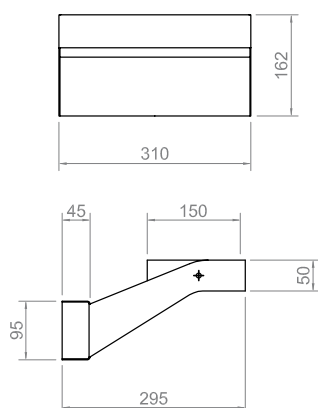

IGUANA

Apparecchio decorativo con led ad altissima efficienza per installazione a muro. Illuminazione diretta o indiretta, orientabile.

Corpo in alluminio estruso ed anodizzato grigio, staffa di installazione in acciaio zincato e verniciato bianco RAL9010 testurizzato. Driver incluso.

High efficiency decorative lighting luminaire, wall installation. Direct or indirect lighting, adjustable. Body in anodized aluminium complete with bracket and installation box in galvanized steel, painted in white RAL 9010. Driver included.

IGUANA	ENIG0112
LED COLOUR	White 3950K
LED TYPE	Power led
LED NUMBER	24
LED POWER	2W
TOTAL POWER	50W
INPUT	230Vac
WEIGHT	4 kg
LENS	-
INSULATION CLASS	I
IP CODE	IP40 - IP65
BODY	AL anodized and painted
DIMENSIONS	295x310x162 mm
DIFFUSER	clear or matt

Notes: driver included. Dimmable version on request

VARANO

Apparecchio decorativo con led ad altissima efficienza per installazione a muro. Illuminazione diretta o indiretta, orientabile.

Corpo in alluminio estruso ed anodizzato grigio, staffa di installazione in acciaio zincato e verniciato bianco RAL9010 testurizzato. Driver incluso.

High efficiency decorative lighting luminaire, wall installation. Direct or indirect lighting, adjustable. Body in anodized aluminium complete with bracket and installation box in galvanized steel, painted in white RAL 9010. Driver included.

VARANO	ENVA0112
LED COLOUR	White 3950K
LED TYPE	Power led
LED NUMBER	12
LED POWER	2W
TOTAL POWER	25W
INPUT	230Vac
WEIGHT	3 kg
LENS	-
INSULATION CLASS	I
IP CODE	IP40 - IP65
BODY	AL anodized and painted
DIMENSIONS	295x310x162 mm
DIFFUSER	clear or matt PMMA

Notes: driver included. Dimmable version on request

GECO