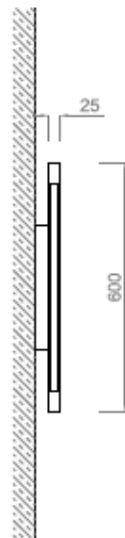

TABLET WALL

Lampada a parete per luce diretta e indiretta.
 Corpo principale in legno tiglio massiccio lavorato e verniciato
 Finitura in colore legno scuro o legno chiaro
 Dissipatore interno in alluminio, diffusore opale di copertura

Wall luminaire, direct and indirect lighting. Body is in massive linden wood. Finishing in dark wood or on request in light wood. Aluminium dissipator and opal diffuser as cover.

Lampe murale, direct/indirect. Corps principal en bois tilleul massif en couleur bois foncé ou clair. Diffuseur opale comme couverture

Source : strip led cob 5 +5W/mt
 Color : 3000K e 4000K
 Emission beam : 120°
 Supply : 230V – 24Vcc driver included
 IP : IP2X
 Class : I
 Dimensions : 600x80x25 mm
 Weight : 2 kg
 Finishing: : dark wood color
 : light wood finishing
 Brand : Made in Italy, CE
 Accessories : wall base for electrical wiring and driver
 : Dim. 300 x 50x35 mm