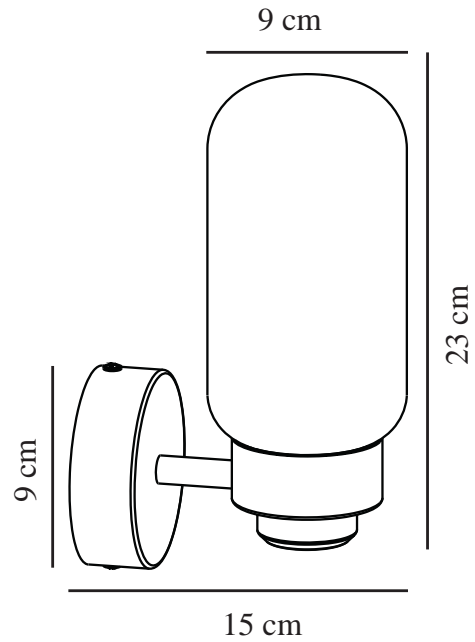

TUTAN | WALL LIGHT | BRASS

2310551035

nordlux®

Voltage (V): 220-240 Volt
IP degree: IP44
Maximum bulb wattage (W): 25
Class (Class 1, Class 2, Class 3):
Class 2 (Double isolated)
Socket type: E14
Parallel connection: False

Height (cm): 23
Shade Diameter (cm): 9
Projection (cm): 14.4
EAN: 5704924016318
TUN: 2326346
Item Number: 2310551035

Pcs Per Master Carton: 3
Sales Box Height (cm): 37
Sales Box Width(cm): 14.5
Sales Box Depth (cm): 14.5
Sales Box Volume m³ : 0.0078
Product net weight (kg): 0.61

Primary material: Glass
Secondary material: Metal
Colour: Brass

• Suitable for the bathroom (IP44) • Decorative, textured glass

Tutan has an elegant rounded design with clear Art Deco references. The textured glass ensures a pleasant light that is perfect next to your bathroom mirror. Add a decorative bulb to create your own design expression.