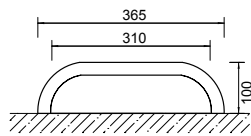

# BORGHESE wall

Lampada a led con paralume in tessuto colore bianco o a richiesta.  
Wall luminaire with a textile shade in white colour. Other colours on request.

LED 34W direct 230Vac 3000K **CE**  
Peso / Weight 0,76 kg