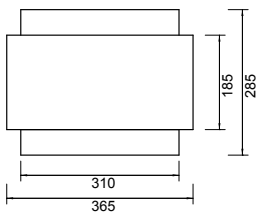

# BORGHESE wall

Lampada a led con paralume in tessuto colore bianco o a richiesta.  
Wall luminaire with a textile shade in white colour. Other colours on request.

LED 34W direct 230Vac 3000K **CE**  
Peso / Weight 0,76 kg