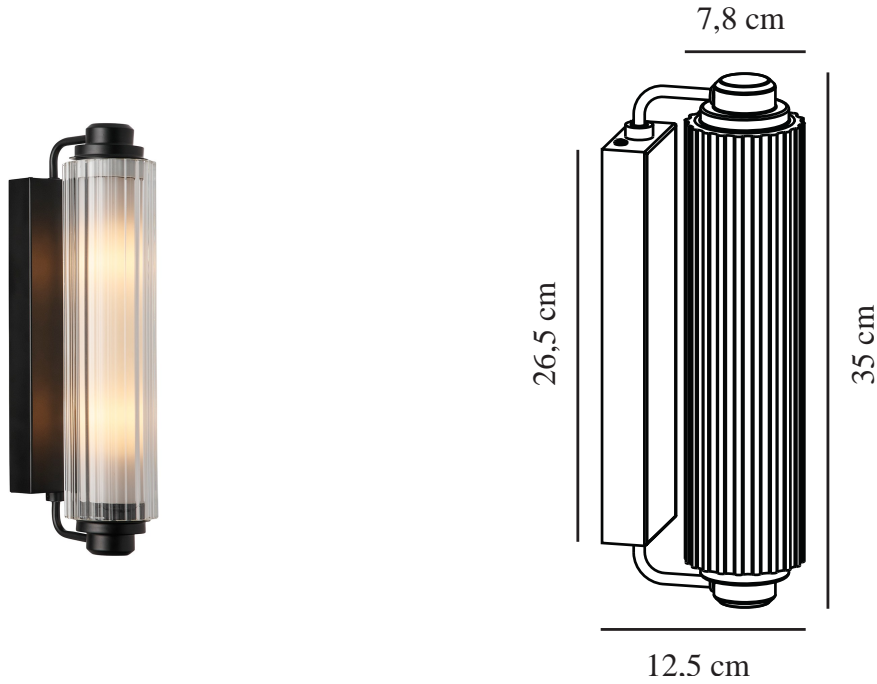

NIMAL DOUBLE | WALL LIGHT | BLACK

2310521003

nordlux®

Voltage (V): 220-240 Volt
IP degree: IP44
Maximum bulb wattage (W): 25*2
Class (Class 1, Class 2, Class 3):
Class 2 (Double isolated)
Socket type: E14
Parallel connection: False

Height (cm): 35
Shade Diameter (cm): 7
Projection (cm): 12.5
EAN: 5704924016295
TUN: 2326340
Item Number: 2310521003

Pcs Per Master Carton: 3
Sales Box Height (cm): 22
Sales Box Width(cm): 38.5
Sales Box Depth (cm): 9.5
Sales Box Volume m³ : 0.008
Product net weight (kg): 1.44

Primary material: Plastic
Secondary material: Metal
Colour: Black

• Suitable for the bathroom (IP44) • Decorative, ribbed shade

The Nimal series is produced in a round and elegant Art Deco design with a beautiful ribbed shade. The opal white diffuser ensures a pleasant light. This wall lamp creates the perfect ambience above or beside your bathroom mirror.