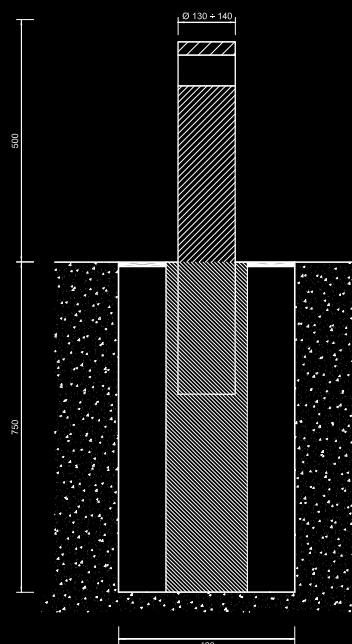

A photograph of a modern building's exterior. The wall is composed of large, dark grey panels with a fine, pebbled texture. A large, vertical glass window is set into the wall, reflecting the sky. In the foreground, a wide, light-colored concrete walkway runs parallel to the building. To the left of the walkway, there is a patch of vibrant green grass. In the background, a stone pillar with a white spherical top and some greenery are visible.

Ø 130 h 500 mm  
230V - 50Hz - Classe I - IP67 - 3000K - 4000K **CE**

CANALETTO VERDE

IMPERATORE

GALASSIA BLU

FULL METAL

MATERICO RUGGINE

MATERICO