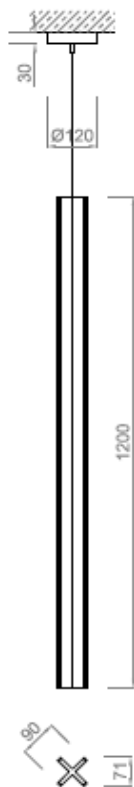

## CROSS PENDANT vertical 1200

Lampada a sospensione per luce su due lati o su 4 lati  
 Corpo principale in legno tiglio massiccio lavorato e verniciato  
 Finitura in colore legno scuro o legno chiaro  
 Dissipatore interno in alluminio, diffusore opale di copertura

Pendant luminaire with light on 2 or 4 sides. Body is in massive linden wood. Finishing in dark wood or on request in light wood. Aluminium dissipator and opal diffuser as cover.

Lampe à suspension avec lumière on 2 ou 4 côtés. Corps principal en bois tilleul massif en couleur bois foncé ou clair. Diffuseur opale comme couverture

### CROSS VERTICAL PENDANT 120

Source	: strip cob led 15W x 2 = 30W – 2 sides : strip cob led 15W x 4 = 60W - 4 sides
Color	: 3000K e 4000K
Emission beam	: 120°
Supply	: 230V – 24Vcc driver included
IP	: IP2X
Class	: I
Dimensions	: 1200x90x71 mm
Weight	: 3,8 kg
Finishing:	: dark wood color light wood finishing
Brand	: Made in Italy, CE
Accessories	a) ceiling round base for electrical wiring and connection dim.120x3 mm driver can not be installed inside the base driver to be installed separately. b) steel cable for suspension