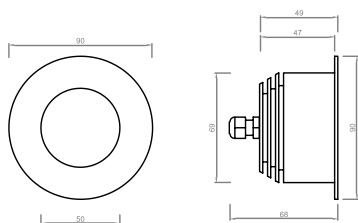

MAX 3 round	EN3220	EN3220-10
LED Colour	White 3000K or 4000K	White 3000K or 4000K
LED Number	3	3
TOTAL Power	3,6W - 6W	3,6W - 6W
Input	350mA - 500mA	350mA - 500mA
Weight	0,35 kg	0,35 kg
Lens	15° / 25° / 60°	15° / 25° / 60°
Insulation Class	III	III
IP Code	IP67	IP67
Dimensions	ø 94x65 mm	ø 94x65 mm
Recessed dimensions	ø 70 mm	ø 70 mm
Body finishing	AL anodized	AL white RAL9010
Diffuser finishing	Clear	Clear
Driver	not included	not included

MAX 3 round	EN3220-50	EN3229
LED Colour	White 3000K or 4000K	White 3000K or 4000K
LED Number	3	-
TOTAL Power	3,6W - 6W	4W
Input	350mA - 500mA	230Vac
Weight	0,35 kg	0,35 kg
Lens	15° / 25° / 60°	15° / 25° / 60°
Insulation Class	III	I
IP Code	IP67	IP67
Dimensions	ø 94x65 mm	ø 94x65 mm
Recessed dimensions	ø 70 mm	ø 70 mm
Body finishing	Stainless Steel	AL anodized
Diffuser finishing	Clear	Clear
Driver	not included	-

MAX 3 Q square	EN3222	EN3222-10
LED Colour	White 3000K or 4000K	White 3000K or 4000K
LED Number	3	3
TOTAL Power	3,6W - 6W	3,6W - 6W
Input	350mA - 500mA	350mA - 500mA
Weight	0,35 kg	0,35 kg
Lens	15° / 25° / 60°	15° / 25° / 60°
Insulation Class	III	III
IP Code	IP67	IP67
Dimensions	94x94x65 mm	94x94x65 mm
Recessed dimensions	ø 70 mm	ø 70 mm
Body finishing	AL anodized	White RAL9010
Diffuser finishing	Clear	Clear
Driver	not included	not included

MAX 3 Q square	EN3222-50	EN3230
LED Colour	White 3000K or 4000K	White 3000K or 4000K
LED Number	3	-
TOTAL Power	3,6W - 6W	4W
Input	350mA - 500mA	230Vac
Weight	0,35 kg	0,35 kg
Lens	15° / 25° / 60°	15° / 25° / 60°
Insulation Class	III	I
IP Code	IP67	IP67
Dimensions	94x94x65 mm	94x94x65 mm
Recessed dimensions	ø 70 mm	ø 70 mm
Body finishing	Stainless steel	AL anodized
Diffuser finishing	Clear	Clear
Driver	not included	-