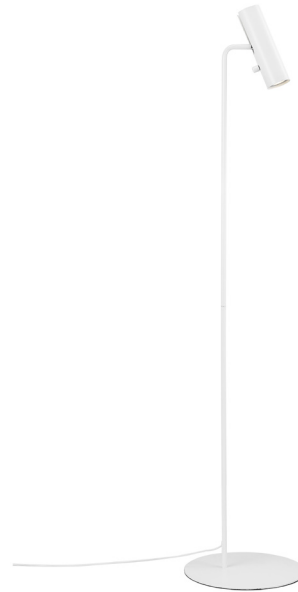

design[®]
for the
people

nordlux[®]

MIB 6

Height (cm): 141
Shade diameter (cm): 6
Shade height (cm): 20
Tube diameter (cm): 1.27
Tilt angle: 90°

MIB 6

Item number: 71704001 White
EAN: 5701581364288

Packaging unit 2
Material: Metal
IP20, Class 2 (Double isolated), 230V
Cord: 250 cm, White
Can the cable be replaced? No
Switch on the fixture
GU10, Max. 8W, Light source not included

Area: Indoor

The minimalistic MIB series is steeped in Nordic elegance and boasts excellent usability. MIB invites you to put a spotlight on life. The slender and adjustable lamp head emits a precise and directional light. MIB looks good alone, but also if you place more together and make a statement with light. Designed by Bønnelycke mdd