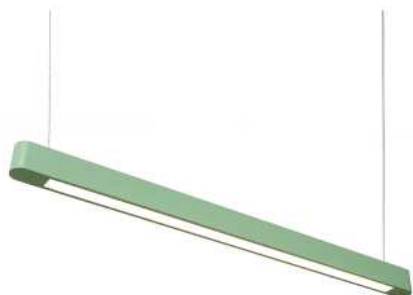

PERFETTA PENDANT

Lampada a sospensione per luce diretta e indiretta.
Corpo principale in legno tiglio massiccio lavorato e verniciato
Finiture disponibili:
- colore legno scuro
- colore legno naturale
- a richiesta colori serie RAL (minimo 10 pezzi)
Dissipatore interno in alluminio e tre tipologie a scelta di diffusore: opale, trasparente prismaticizzato e con griglia metallica verniciata colore nero per effetto dark light

Pendant luminaire, direct and indirect lighting. Body is in massive linden wood. Finishing in dark wood or on request in light wood. Aluminium dissipator and cover in opal or clear prismatic diffuser or black light

Lampe à suspension, direct/indirect. Corps principal en bois tilleul massif en couleur bois foncé ou clair. Autres couleurs sur demande. Diffuseur opale, diffuseur prismatic transparent ou grille en métal peint en noir

Source	: strip led cob 30+20W/mt for opal cover : strip led cob 20+20W/mt for prismatic cover : strip led cob 20+20W/mt for black metal cover
Color	: 3000K e 4000K
Emission beam	: 120°
Supply	: 230V – 24Vcc driver included
IP	: IP2X
Class	: I
Dimensions	: 1180x85x50 mm
Weight	: 3 kg
Finishing	dark wood color light wood finishing other colors RAL range on request (10 pcs min)
Brand	: Made in Italy, CE
Accessories	: ceiling base for electrical wiring and driver dim. 300X50x35 mm : steel cable for suspension