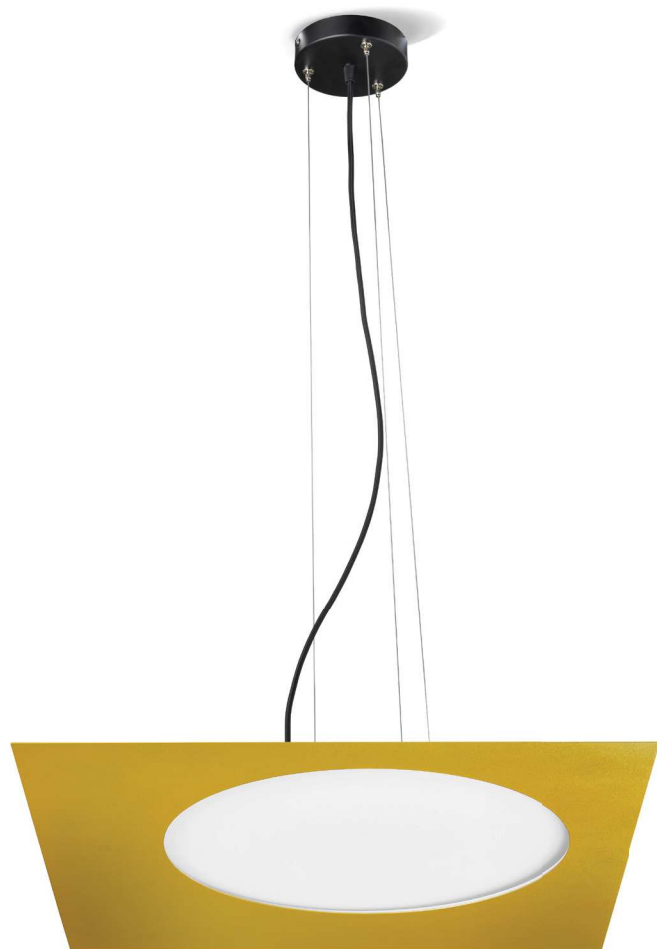

# Plana Square

LAMPADA QUADRATA IN LAMIERA DI ACCIAIO.  
SQUARE LUMINAIRE MADE OF SHEET STEEL.

WALL / CEILING

PENDANT

**PLANA SQUARE 38 €€** - LED 18W  
2700K 1600lm  
230VAC RA 80 IP20 - **2 kg**

**PLANA SQUARE 59 €€** - LED 22W  
2700K 2100lm  
230VAC RA 80 IP20 - **4,2 kg**

**FINITURA / FINISHING:**

oro / gold ●

bronzo / bronze ●

foglia d'oro / gold leaf ●

cemento / grey concrete ●

corten / corten ●