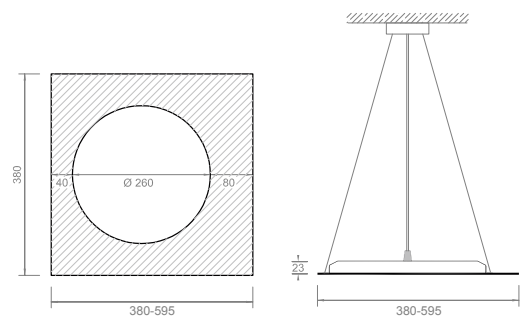

# Plana Square

LAMPADA QUADRATA IN LAMIERA DI ACCIAIO.  
SQUARE LUMINAIRE MADE OF SHEET STEEL.

WALL / CEILING

PENDANT

**PLANA SQUARE 38 €€** - LED 18W  
2700K 1600lm  
230VAC RA 80 IP20 - **2 kg**

**PLANA SQUARE 59 €€** - LED 22W  
2700K 2100lm  
230VAC RA 80 IP20 - **4,2 kg**