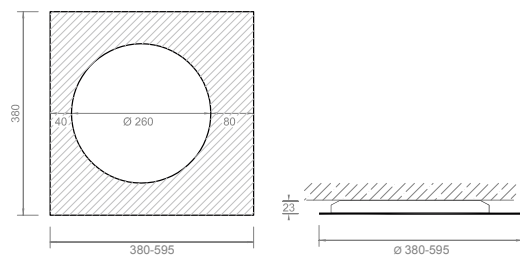

# Plana Square

LAMPADA QUADRATA IN LAMIERA DI ACCIAIO.  
SQUARE LUMINAIRE MADE OF SHEET STEEL.

WALL / CEILING

PENDANT

**PLANA SQUARE 38 €€** - LED 18W  
2700K 1600lm  
230VAC RA 80 IP20 - **2 kg**

**PLANA SQUARE 59 €€** - LED 22W  
2700K 2100lm  
230VAC RA 80 IP20 - **4,2 kg**