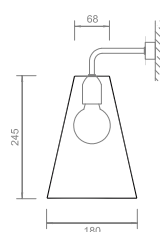

RAMADA WALL

2xE27 - excluded bulb **CE**
weight - 1,1 kg

FINITURA / FINISHING:

nero / black ●

cromo / chrome ●

alluminio / aluminium ●

WALL