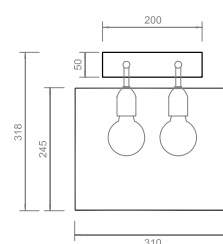

RAMADA WALL

2xE27 - excluded bulb **CE**
weight - 1,1 kg

FINITURA / FINISHING:

nero / black ●

cromo / chrome ●

alluminio / aluminium ●

WALL