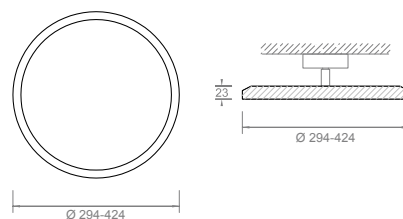

Basic

APPARECCHIO CIRCOLARE IN PMMA
ROUND LUMINAIRE IN PMMA

BASIC ORIENTABILE

CEILING

BASIC 29 CE - LED 18W
2700K 1600lm or 4000K 1700lm
230VAC RA 80 IP20 / IP54 - **1,2 kg**
BASIC 42 CE - LED 22W
2700K 2100lm or 4000K 2200lm
230VAC RA 80 IP20 / IP54 - **1,5 kg**