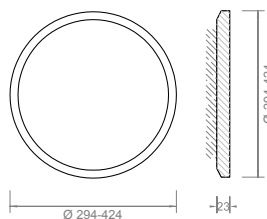

Basic

APPARECCHIO CIRCOLARE IN PMMA
ROUND LUMINAIRE IN PMMA

BASIC ORIENTABILE

BASIC 29 CE - LED 18W
2700K 1600lm or 4000K 1700lm
230VAC RA 80 IP20 / IP54 - **1,2 kg**
BASIC 42 CE - LED 22W
2700K 2100lm or 4000K 2200lm
230VAC RA 80 IP20 / IP54 - **1,5 kg**

FINITURA / FINISHING:
bianco / white ○

WALL