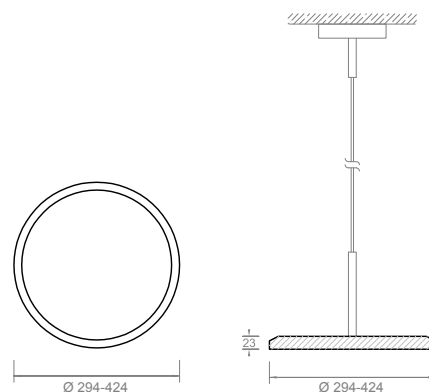

Basic

APPARECCHIO CIRCOLARE IN PMMA
ROUND LUMINAIRE IN PMMA

BASIC ORIENTABILE

BASIC 29 CE - LED 18W
2700K 1600lm or 4000K 1700lm
230VAC RA 80 IP20 / IP54 - **1,2 kg**
BASIC 42 CE - LED 22W
2700K 2100lm or 4000K 2200lm
230VAC RA 80 IP20 / IP54 - **1,5 kg**

FINITURA / FINISHING:
bianco / white ○

PENDANT