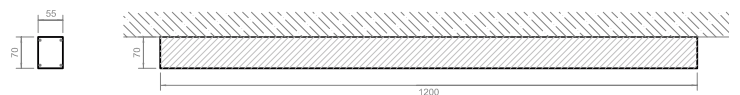

# Drito

LAMPADA LINEARE IN ALLUMINIO  
LINEAR LUMINAIRE IN ALLUMINIUM

DRITO BIEMISSIONE  
DIRECT AND INDIRECT LIGHT / PENDANT

DRITO MONOEMISSIONE  
DIRECT LIGHT / CEILING

LED 30W + 30W - 3000K or 4000K  
230VAC - IP20 **CE**  
driver included  
-  dimmable on request  
weight **2,7 kg**