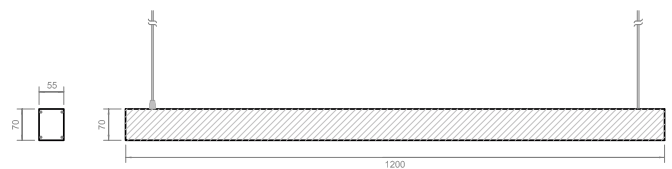

# Drito

LAMPADA LINEARE IN ALLUMINIO  
LINEAR LUMINAIRE IN ALLUMINIUM

DRITO BIEMISSIONE  
DIRECT AND INDIRECT LIGHT / PENDANT

DRITO MONOEMISSIONE  
DIRECT LIGHT / CEILING

LED 30W + 30W - 3000K or 4000K  
230VAC - IP20 **CE**  
driver included  
-  dimmable on request  
weight **2,7 kg**