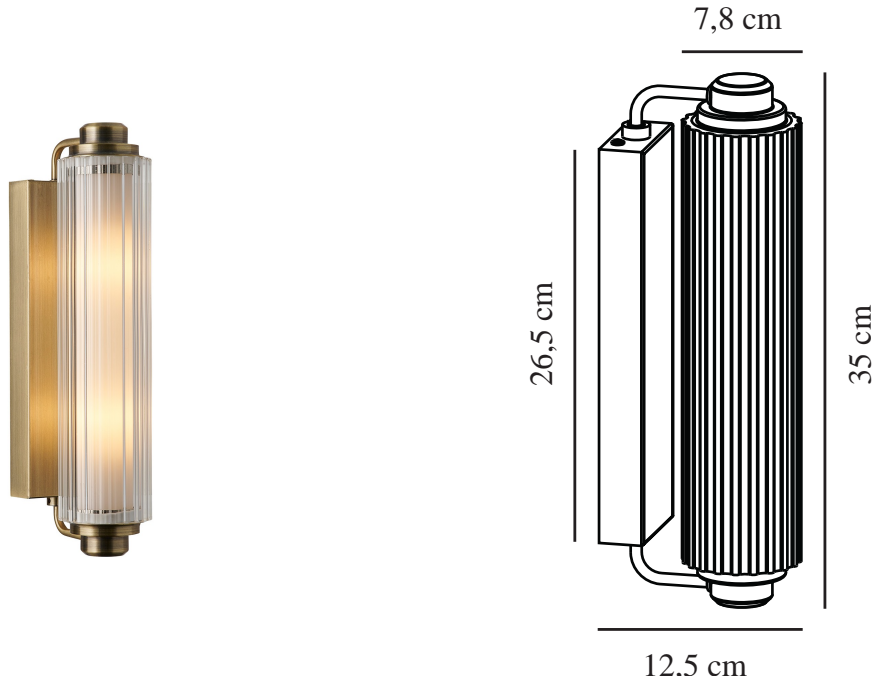

# NIMAL DOUBLE | WALL LIGHT | BRASS

2310521035

nordlux®

Voltage (V): 220-240 Volt  
IP degree: IP44  
Maximum bulb wattage (W): 25\*2  
Class (Class 1, Class 2, Class 3):  
Class 2 (Double isolated)  
Socket type: E14  
Parallel connection: False

Height (cm): 35  
Shade Diameter (cm): 7  
Projection (cm): 12.5  
EAN: 5704924016301  
TUN: 2326338  
Item Number: 2310521035

Pcs Per Master Carton: 3  
Sales Box Height (cm): 22  
Sales Box Width(cm): 38.5  
Sales Box Depth (cm): 9.5  
Sales Box Volume m<sup>3</sup> : 0.008  
Product net weight (kg): 1.44

Primary material: Plastic  
Secondary material: Metal  
Colour: Brass

• Suitable for the bathroom (IP44) • Decorative, ribbed shade

The Nimal series is produced in a round and elegant Art Deco design with a beautiful ribbed shade. The opal white diffuser ensures a pleasant light. This wall lamp creates the perfect ambience above or beside your bathroom mirror.