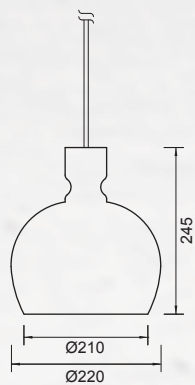

Amelie pendant

LAMPADA A SOSPENSIONE
IN CERAMICA.

PENDANT LUMINAIRE IN
CERAMIC. HANDMADE.

LED E27 - excluded bulb - 230VAC **CE**
weight - **1,8 kg**

FINITURA / FINISHING:

rosso veneziano / venetian red ●
grigio grafite / graphite grey ●