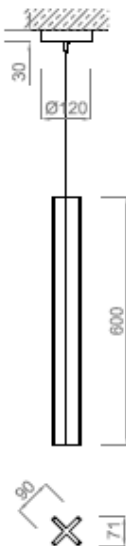

## CROSS PENDANT vertical 600

Lampada a sospensione per luce su 2 o 4 lati  
Corpo principale in legno tiglio massiccio lavorato e verniciato  
Finitura in colore legno scuro o legno chiaro  
Dissipatore interno in alluminio, diffusore opale di copertura

Pendant luminaire with light on 2 or 4 sides. Body is in massive linden wood. Finishing in dark wood or on request in light wood. Aluminium dissipator and opal diffuser as cover.

Lampe à suspension avec éclairage sur 2 ou 4 côtés. Corps principal en bois tilleul massif en couleur bois foncé ou clair. Diffuseur opale comme couverture

CROSS VERTICAL PENDANT 60

Source : strip led cob 7,5W x 2 = 15W - 2 sides  
: strip led cob 7,5W x 4 = 30W - 4 sides

Color : 3000K e 4000K

Emission beam : 120°

Supply : 230V – 24Vcc driver included

IP : IP2X

Class : I

Dimensions : 600x90x71 mm

Weight : 1,9 kg

Finishing: : dark wood color  
light wood finishing

Brand : Made in Italy, CE

Accessories a) ceiling round base for electrical wiring  
and connection dim.120x3 mm  
driver can not be installed inside the base  
driver to be installed separately.  
b) steel cable for suspension