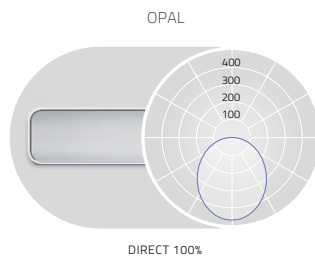

L mm	Lumen/Watt Medium Power	Lumen/Watt High Power
600	1060lm/16W	1530lm/24W
894	1580lm/22W	2290lm/34W
1182	2110lm/28W	3050lm/43W
1475	2640lm/34W	3820lm/52W
1765	3170lm/40W	4580lm/62W

L mm	Lumen/Watt Medium Power	Lumen/Watt High Power
600	1490lm/16W	2160lm/24W
894	2240lm/22W	3230lm/34W
1182	2980lm/28W	4310lm/43W
1475	3730lm/34W	5390lm/52W
1765	4470lm/40W	6470lm/62W