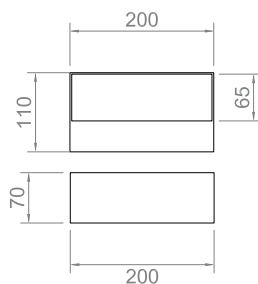

GIÓ

Apparecchio a led per installazione a parete, per interni o esterni, senza viti di fissaggio a vista. Corpo in lamiera di acciaio verniciato bianco. Schermo di protezione in PMMA opale o chiaro. Attacco a muro tipo magnetico.

Led lighting luminaire for wall installation, indoor or outdoor. No screws at sight. Body in steel, white finishing, diffuser in PMMA, matt or clear. Installation with magnet.

GIÓ	EN1200	EN1201
LED Colour	White	White
LED Type	Power led	Power led
LED Number	-	-
LED Power	10W Up + 10W down	15W Up + 15W down
Total Power	20W	30W
Input	230Vac	230Vac
Weight	1,2 kg	1,5 kg
Lens	-	-
Insulation Class	I	I
IP Code	IP65	IP65
Dimensions	200x110x70 mm	200x110x70 mm
Body	White steel	White steel
Diffuser	Opal PMMA	Opal PMMA

Notes: On request only Up or Down, dimmable

BIG GIÓ

Apparecchio a led per installazione a parete, per interni o esterni, senza viti di fissaggio a vista. Corpo in lamiera di acciaio verniciato bianco. Schermo di protezione in PMMA opale o chiaro. Attacco a muro tipo magnetico.

Led lighting luminaire for wall installation, indoor and outdoor. No screws at sight. Body in steel, white finishing, diffuser in PMMA, matt or clear. Installation with magnet.

BIG GIÓ	EN1204
LED Colour	White
LED Type	Power led
LED Number	-
LED Power	20W Up + 20W down
Total Power	40W
Input	230Vac
Weight	2 kg
Lens	-
Insulation Class	I
IP Code	IP65
Dimensions	400x110x70 mm
Body	White steel
Diffuser	Opal PMMA