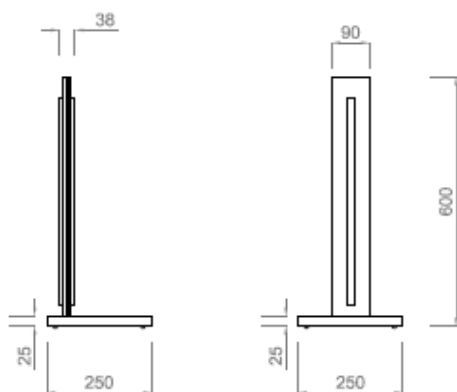

TOAST TABLE

Lampada da tavolo con illuminazione sui due lati.
Corpo principale in legno tiglio massiccio lavorato e verniciato
Finitura in colore legno scuro o legno chiaro
Dissipatore interno in alluminio, diffusore opale di copertura

Table luminaire, direct and indirect lighting. Body is in massive linden wood. Finishing in dark wood or on request in light wood. Aluminium dissipator and opal diffuser as cover.

Lampe de table, direct/indirect. Corps principal en bois tilleul massif en couleur bois foncé ou clair. Diffuseur opale comme couverture

Source : strip cob led 5+ 5W/mt
Color : 3000K e 4000K
Emission beam : 120°
Supply : 230V – 24Vcc driver included
IP : IP2X
Class : II
Dimensions : 600x90x38 mm
Weight : 2,6 kg
Finishing: : dark wood color
light wood finishing
Brand : Made in Italy, CE

Accessories : floor base dim 250x250x25 mm
: power supply with plug, electrical cable
1,5 mt long and control switch