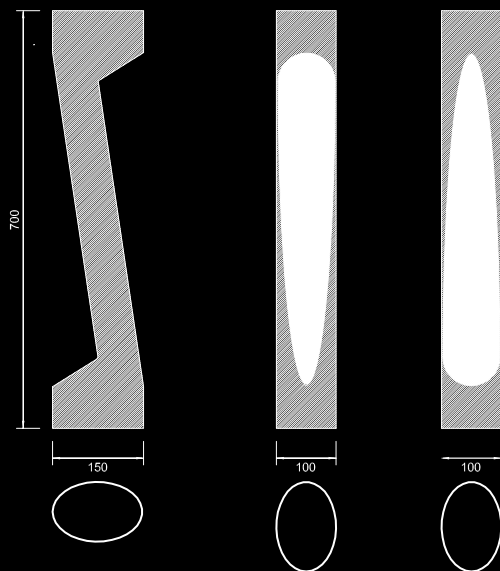

A photograph of a garden at dusk. A stone path leads through a green lawn. Two cylindrical light fixtures are illuminated, casting a warm glow. The background shows a building and some plants.

Andromeda

Andromeda

Lampioncino fisso in acciaio inox AISI 316L di forma ovale e sagomata a mano con led 6W, con driver. L'apparecchio può essere ordinato anche con luce posteriore radente o per l'illuminazione di facciate.

Fixed bollard in stainless steel AISI 316L, handmade oval shape, with led 6W. It can be ordered with grazing rear lighting or for façade lighting.