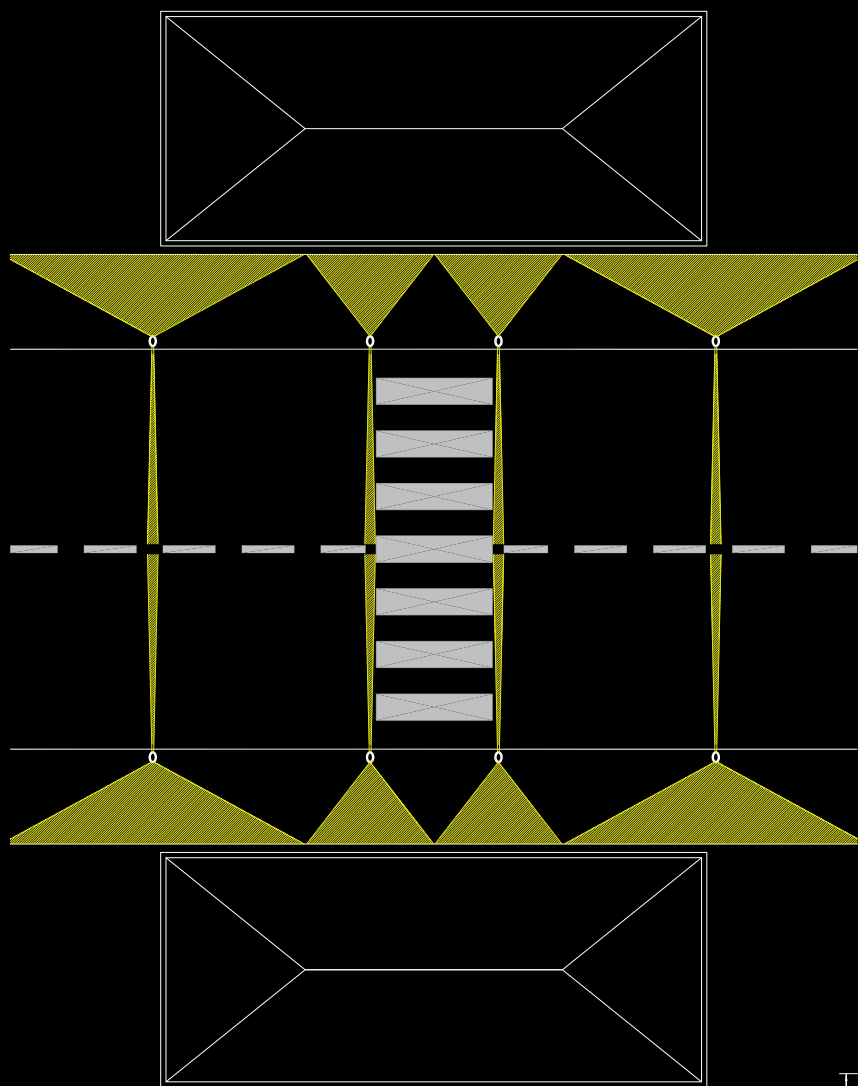

A photograph of a garden at dusk. A stone path leads through a green lawn. Two cylindrical light fixtures are illuminated, casting a warm glow. The background shows a building and some plants.

Andromeda

Andromeda

Lampioncino fisso in acciaio inox AISI 316L di forma ovale e sagomata a mano con led 6W, con driver. L'apparecchio può essere ordinato anche con luce posteriore radente o per l'illuminazione di facciate.

Fixed bollard in stainless steel AISI 316L, handmade oval shape, with led 6W. It can be ordered with grazing rear lighting or for façade lighting.