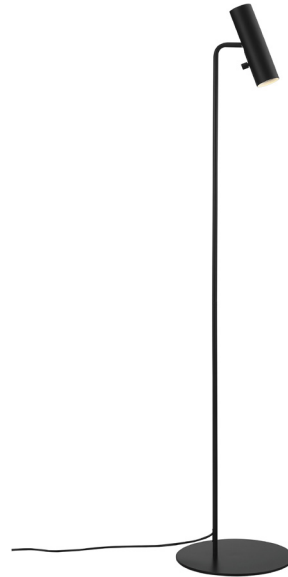

design[®]
for the
people

nordlux[®]

MIB 6

Height (cm): 141
Shade diameter (cm): 6
Shade height (cm): 20
Tube diameter (cm): 1.27
Tilt angle: 90°

MIB 6

Item number: 71704003 Black
EAN: 5701581364387

Packaging unit 2
Material: Metal
IP20, Class 2 (Double isolated), 230V
Cord: 250 cm, Black
Can the cable be replaced? No
Switch on the fixture
GU10, Max. 8W, Light source not included

Area: Indoor

The minimalistic MIB series is steeped in Nordic elegance and boasts excellent usability. MIB invites you to put a spotlight on life. The slender and adjustable lamp head emits a precise and directional light. MIB looks good alone, but also if you place more together and make a statement with light. Designed by Bønnelycke mdd