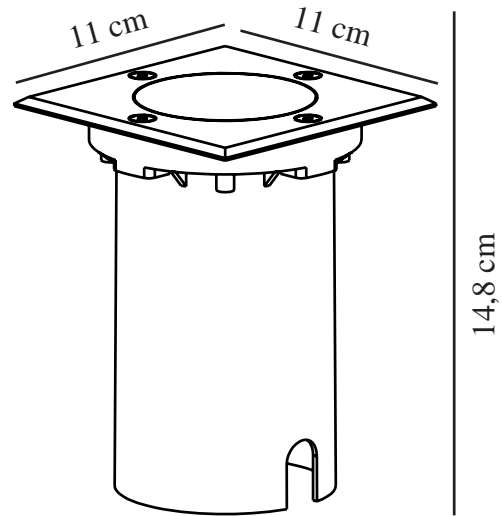

ANDOR | RECESSED LIGHT | STAINLESS STEEL

nordlux®

2218410034

Voltage (V): 220-240 Volt
IP degree: IP67
Maximum bulb wattage (W): 15W
Class (Class 1, Class 2, Class 3):
Class 1 (Earth contact)
Socket type: GU10
Parallel connection: True

Height (cm): 14.8
Width (cm): 11
Length (cm): 11
EAN: 5704924012495
TUN: 2277001
Item Number: 2218410034
Pcs Per Master Carton: 3

Sales Box Height (cm): 16
Sales Box Width (cm): 11.5
Sales Box Depth (cm): 11.5
Sales Box Volume m³: 0.0021
Product net weight (kg): 0.62

Primary material: Aluminium
Secondary material: Stainless steel
Suitable for Seaside: False
Colour: Stainless steel

- Ground recessed spotlight perfect for the driveway, walkway or garden • Suited for a GU10 bulb
- Parallel connection possible