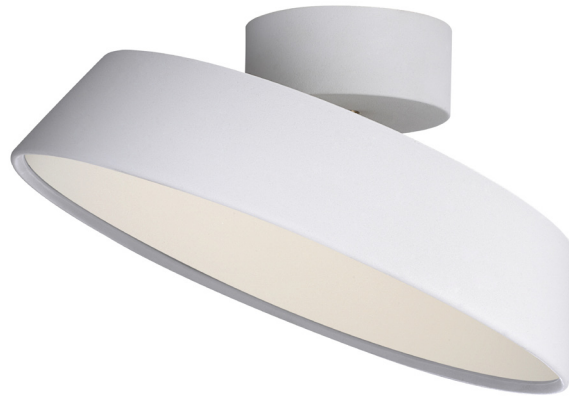

design[®]
for the
people

nordlux[®]

Alba Dim

Projection (cm): 12.9
Width (cm): 30
30
Diameter (cm): 30
Tilt angle: 35°Wall box (cm):
10,6

Alba Dim

Item number: 2020556001 White
EAN: 5704924001031
Packaging unit 3
Material: Metal/Acrylic
IP20, Class 2 (Double isolated), 230V
LED MODUL, Light source incl. 12w led

Area: Indoor
Transformer/driver placement: I baldakinen

Lightsource info (pr. lightsource)

Lumen: 610
Lifetime: 20000
On/Off: 8000
Colour temperature: 3000K
RA: 80
Beam angle: 120°
Dimmable: Yes

design[®]
for the
people
nordlux