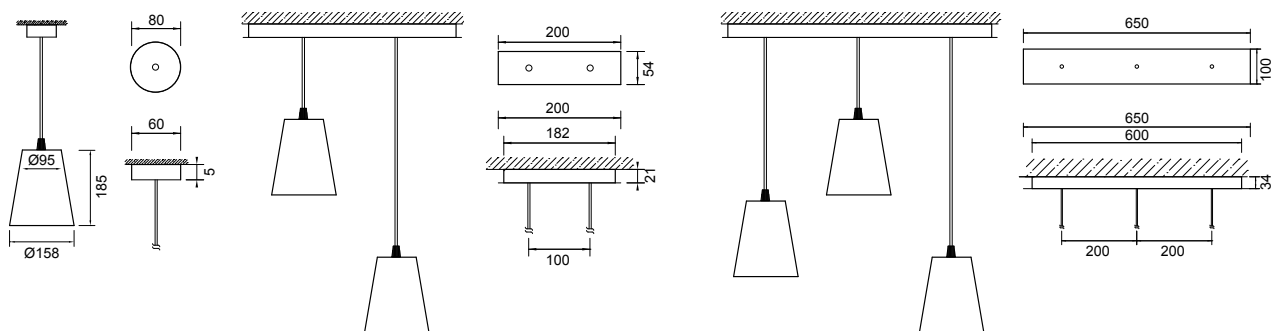

DIN-DON

Lampada a sospensione in vetro opale
Pendant LED luminaire in opal glass

DIN-DON opal

LED E27 – excluded lamp – 230Vac **CE**
Peso / Weight 0,50 kg