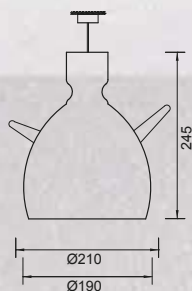

Novella pendant

LAMPADA A SOSPENSIONE IN CERAMICA.

PENDANT LUMINAIRE IN CERAMIC, HANDMADE.

LED E27 - excluded bulb - 230VAC **CE**
weight - **1,9 kg**

FINITURA / FINISHING:
rosso veneziano / venetian red ●
grigio grafite / graphite grey ●