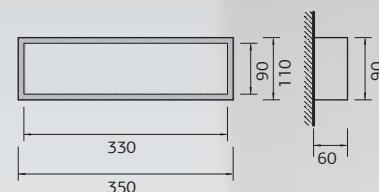

Divetro 33 Wood wall/ceiling

LAMPADA CON VETRO
DIFFUSORE OPALE,
INCOLLATO. CORNICE
DECORATIVA IN LEGNO
NATURALE, RICAVATO
DA TRAVI CENTENARIE,
SMONTATE DA VECCHI
EDIFICI.

LUMINAIRE WITH MATT
GLASS DIFFUSER; THE GLASS
IS GLUED TO ACHIEVE A
PERFECT SHAPE. FRAME
IS IN NATURAL WOOD;
IT IS OBTAINED FROM
CENTENNIAL WOODEN
BEAMS WE FOUND OUT IN
OLD BUILDINGS DURING
RENOVATIONS.

LED 9W - 230VAC - 3000K **€**
-  dimmable on request
weight - **0,9 kg**