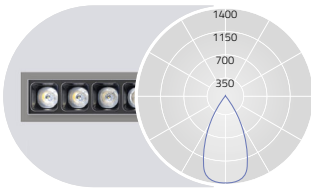

LENS LOUVER DIRECT ONLY