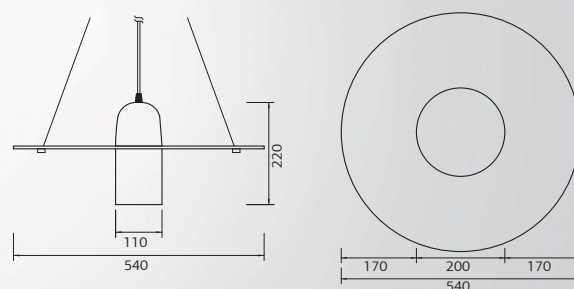

Stella Dorata

LAMPADA A SOSPENSIONE IN VETRO
CON DISCO DECORATIVO IN VETRO.

PENDANT LUMINAIRE IN GLASS WITH
DECORATIVE PLATE IN GLASS.

LED E27 - excluded bulb - 230VAC **CE**
weight - **3,50 kg**

FINITURA / FINISHING:
trasparente / transparent 
blu / blue 
verde / green 