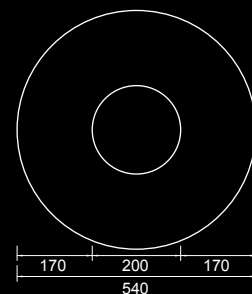

Stella Vetro

LAMPADA A SOSPENSIONE IN VETRO
CON DISCO DECORATIVO IN VETRO.

PENDANT LUMINAIRE IN GLASS WITH
DECORATIVE PLATE IN GLASS.

LED E27 - excluded bulb - 230VAC CE
weight - **3,50 kg**

FINITURA / FINISHING:
trasparente / transparent 
blu / blue 
verde / green 