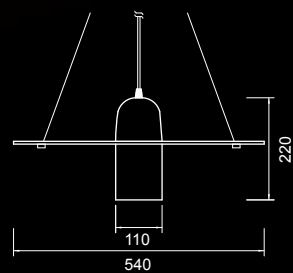

Stella Vetro

LAMPADA A SOSPENSIONE IN VETRO
CON DISCO DECORATIVO IN VETRO.

PENDANT LUMINAIRE IN GLASS WITH
DECORATIVE PLATE IN GLASS.

LED E27 - excluded bulb - 230VAC CE
weight - **3,50 kg**

FINITURA / FINISHING:
trasparente / transparent 
blu / blue 
verde / green 