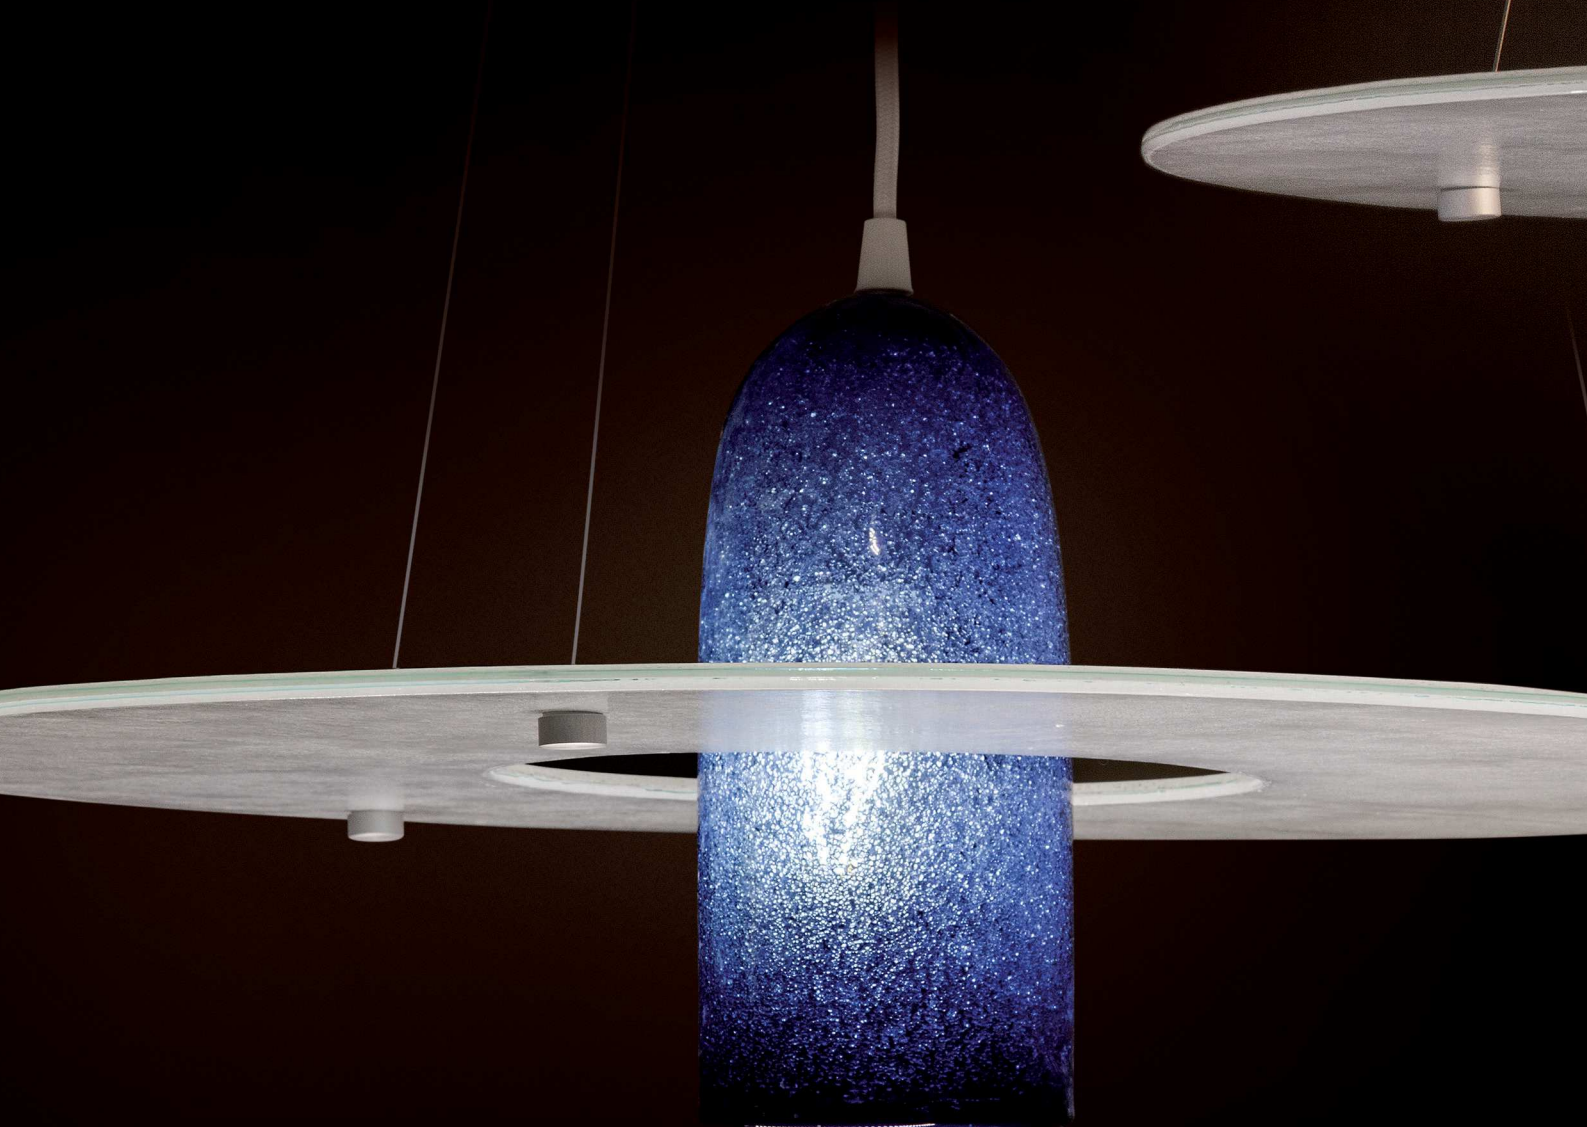

Stella Vetro

LAMPADA A SOSPENSIONE IN VETRO
CON DISCO DECORATIVO IN VETRO.

PENDANT LUMINAIRE IN GLASS WITH
DECORATIVE PLATE IN GLASS.

LED E27 - excluded bulb - 230VAC CE
weight - **3,50 kg**

FINITURA / FINISHING:
trasparente / transparent 
blu / blue 
verde / green 