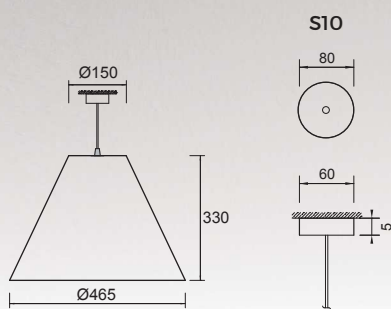

Minimal B + Minimal B with blue glass

LAMPADA A SOSPENSIONE IN ACCIAIO VERNICIATO CON O SENZA ACCESSORIO IN VETRO BLU.
PENDANT LUMINAIRE MADE IN STEEL WITH OR WITHOUT BLUE GLASS ACCESSORY.

MINIMAL B

LED E27 - excluded bulb - 230 VAC **CE**
weight - 1,5 kg

FINITURA / FINISHING:

nero / black ●
bianco / white ○
oro / gold ●

MINIMAL B WITH BLUE GLASS

LED E27 - excluded bulb - 230 VAC **CE**
weight - 1,8 kg

FINITURA / FINISHING:

nero / black ●
bianco / white ○
oro / gold ●